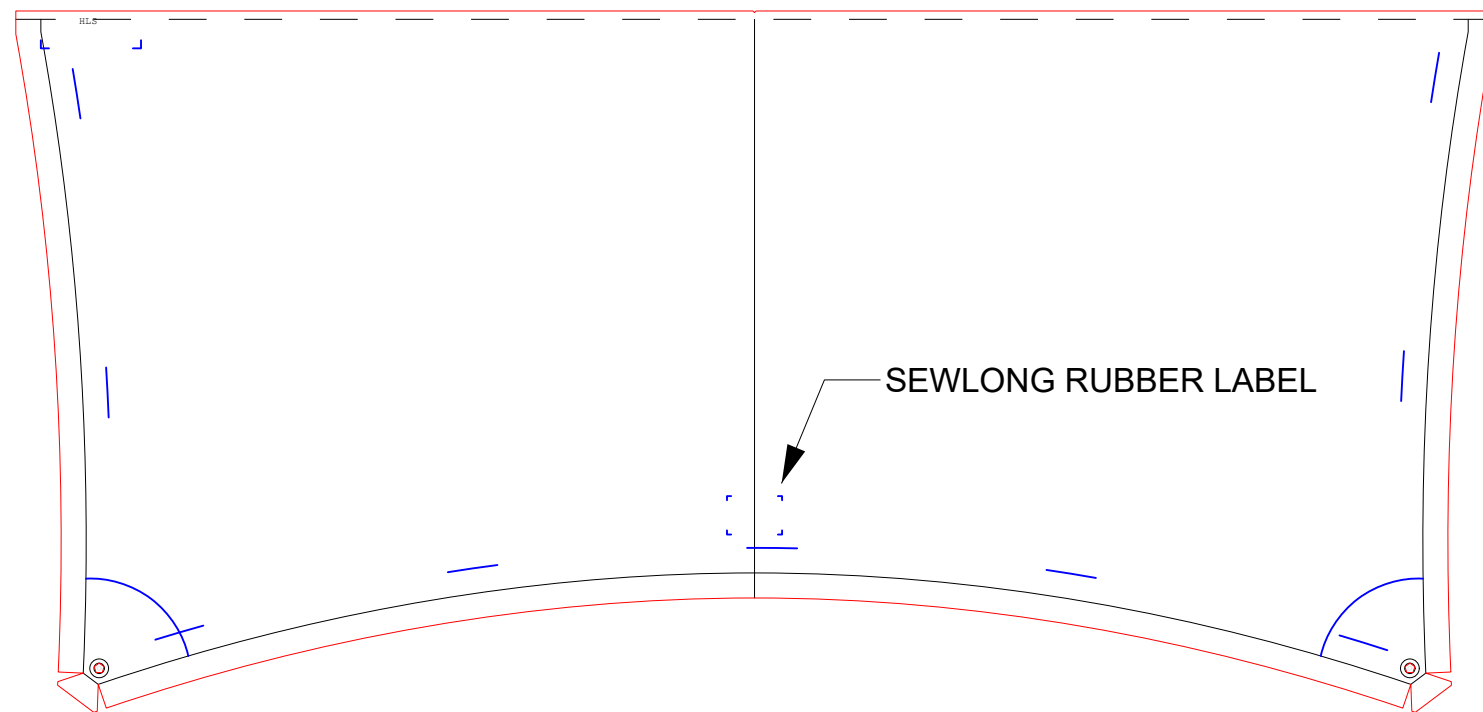

Hook Loop Strap (HLS)

	Pattern No:	1811	Title:	SEW
	Drawn By:	Clint	Boat Model:	MB Skylon Tower
	Units:	inches	Product:	Shade Sail
	Pages:	1 of 1	Date Modified:	####