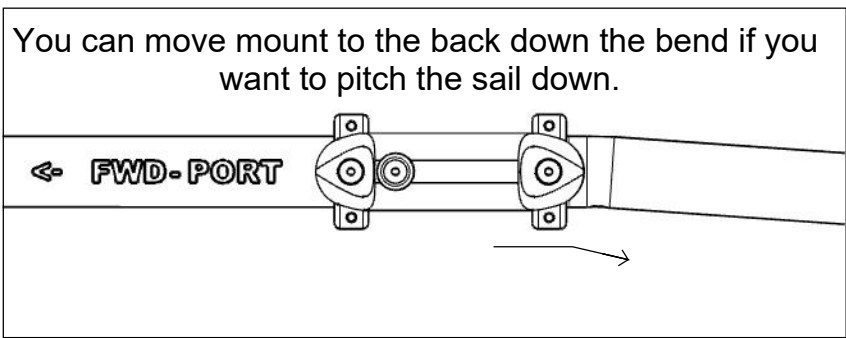

Sewlong Shade Sail For Paragon Bimini

SEWLONG.com