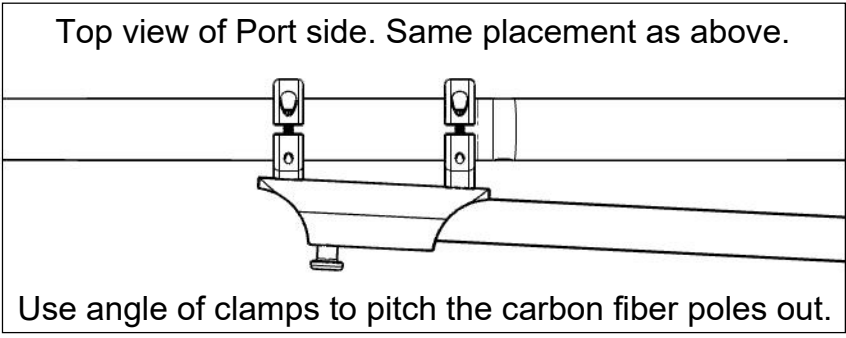

Sewlong Shade Sail For Paragon Bimini

SEWLONG.com