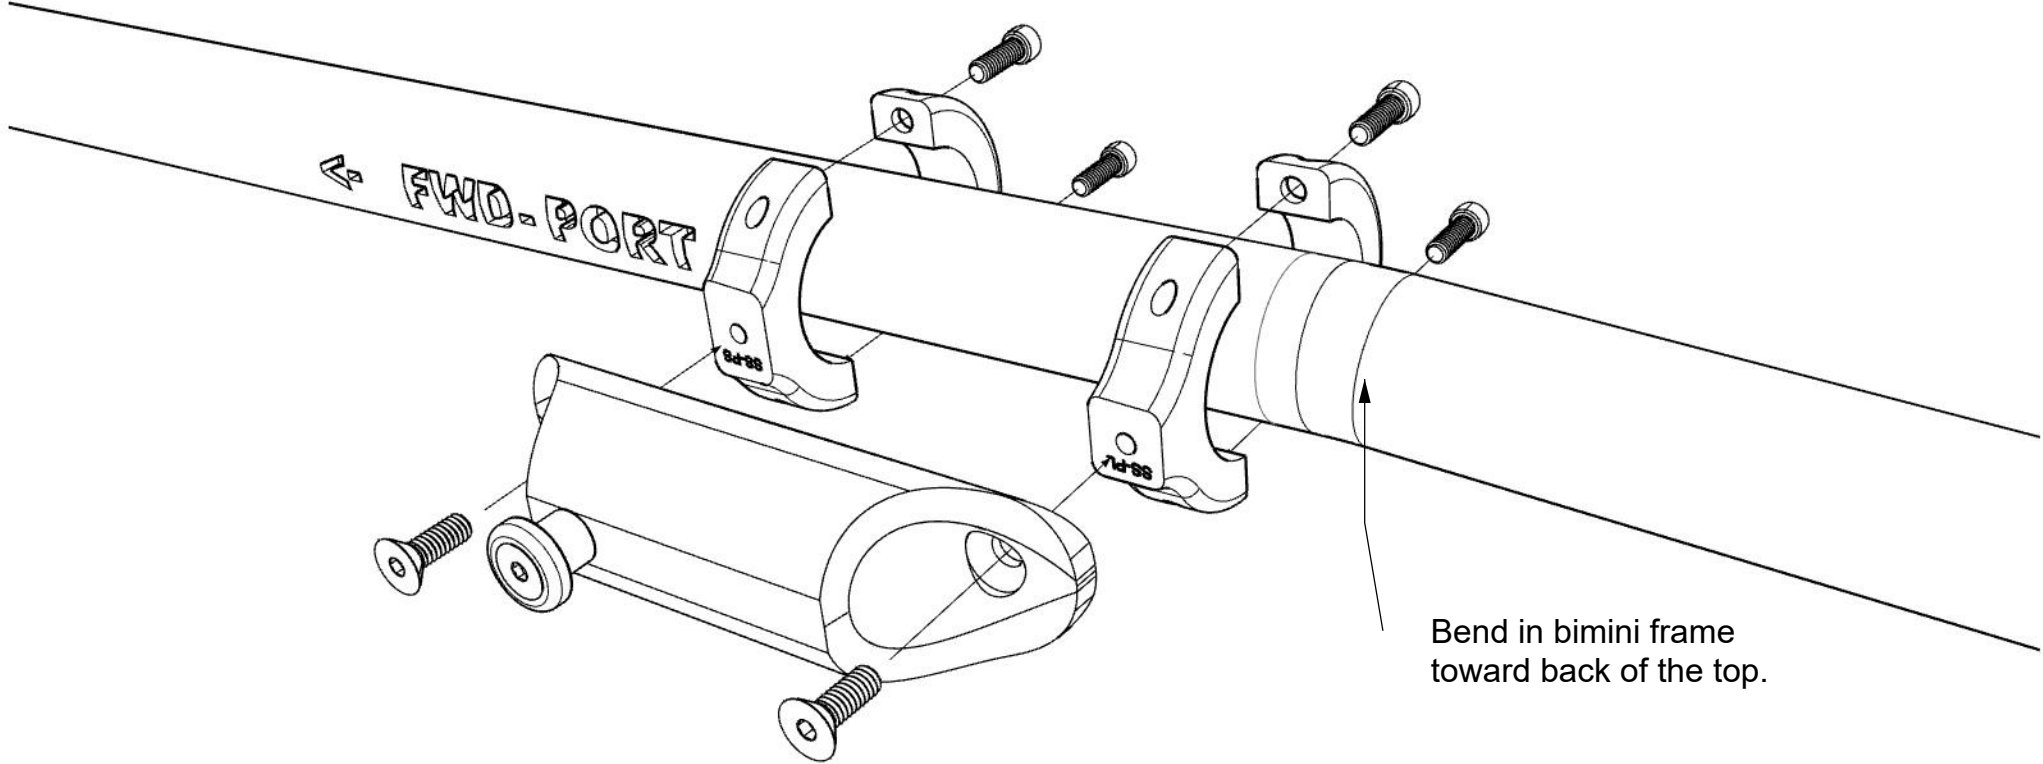

Sewlong Shade Sail For Paragon Bimini

SEWLONG.com