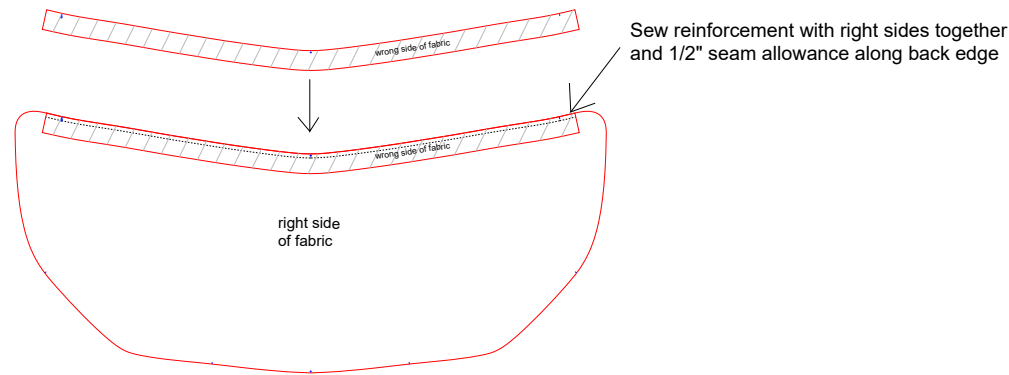

4 Reinforcement

4.1

4.2

BOXING

4.3

	Pattern No:	1333	Title:	Sew-Boxing2
	Drawn By:	Baylee V	Boat Model:	MasterCraft X24
	Units:	inches	Product:	Swim Platform
	Pages:	5 of 7	Date Modified:	6 March 2023