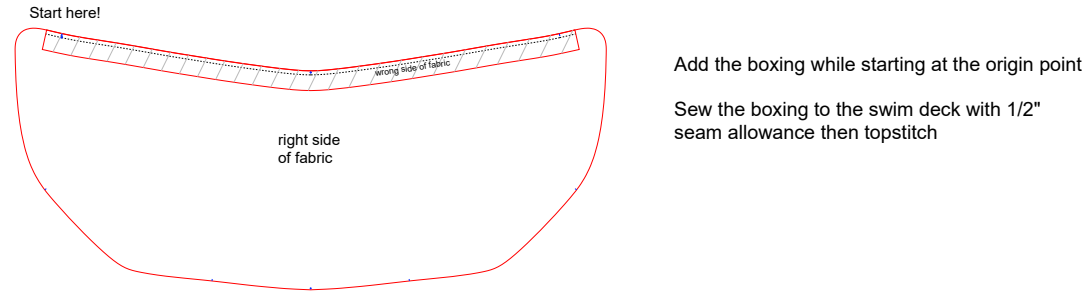

4 Reinforcement

4.1

4.2

BOXING

4.3

	Pattern No:	1333	Title:	Sew-Boxing2
	Drawn By:	Baylee V	Boat Model:	MasterCraft X24
	Units:	inches	Product:	Swim Platform
	Pages:	5 of 7	Date Modified:	6 March 2023