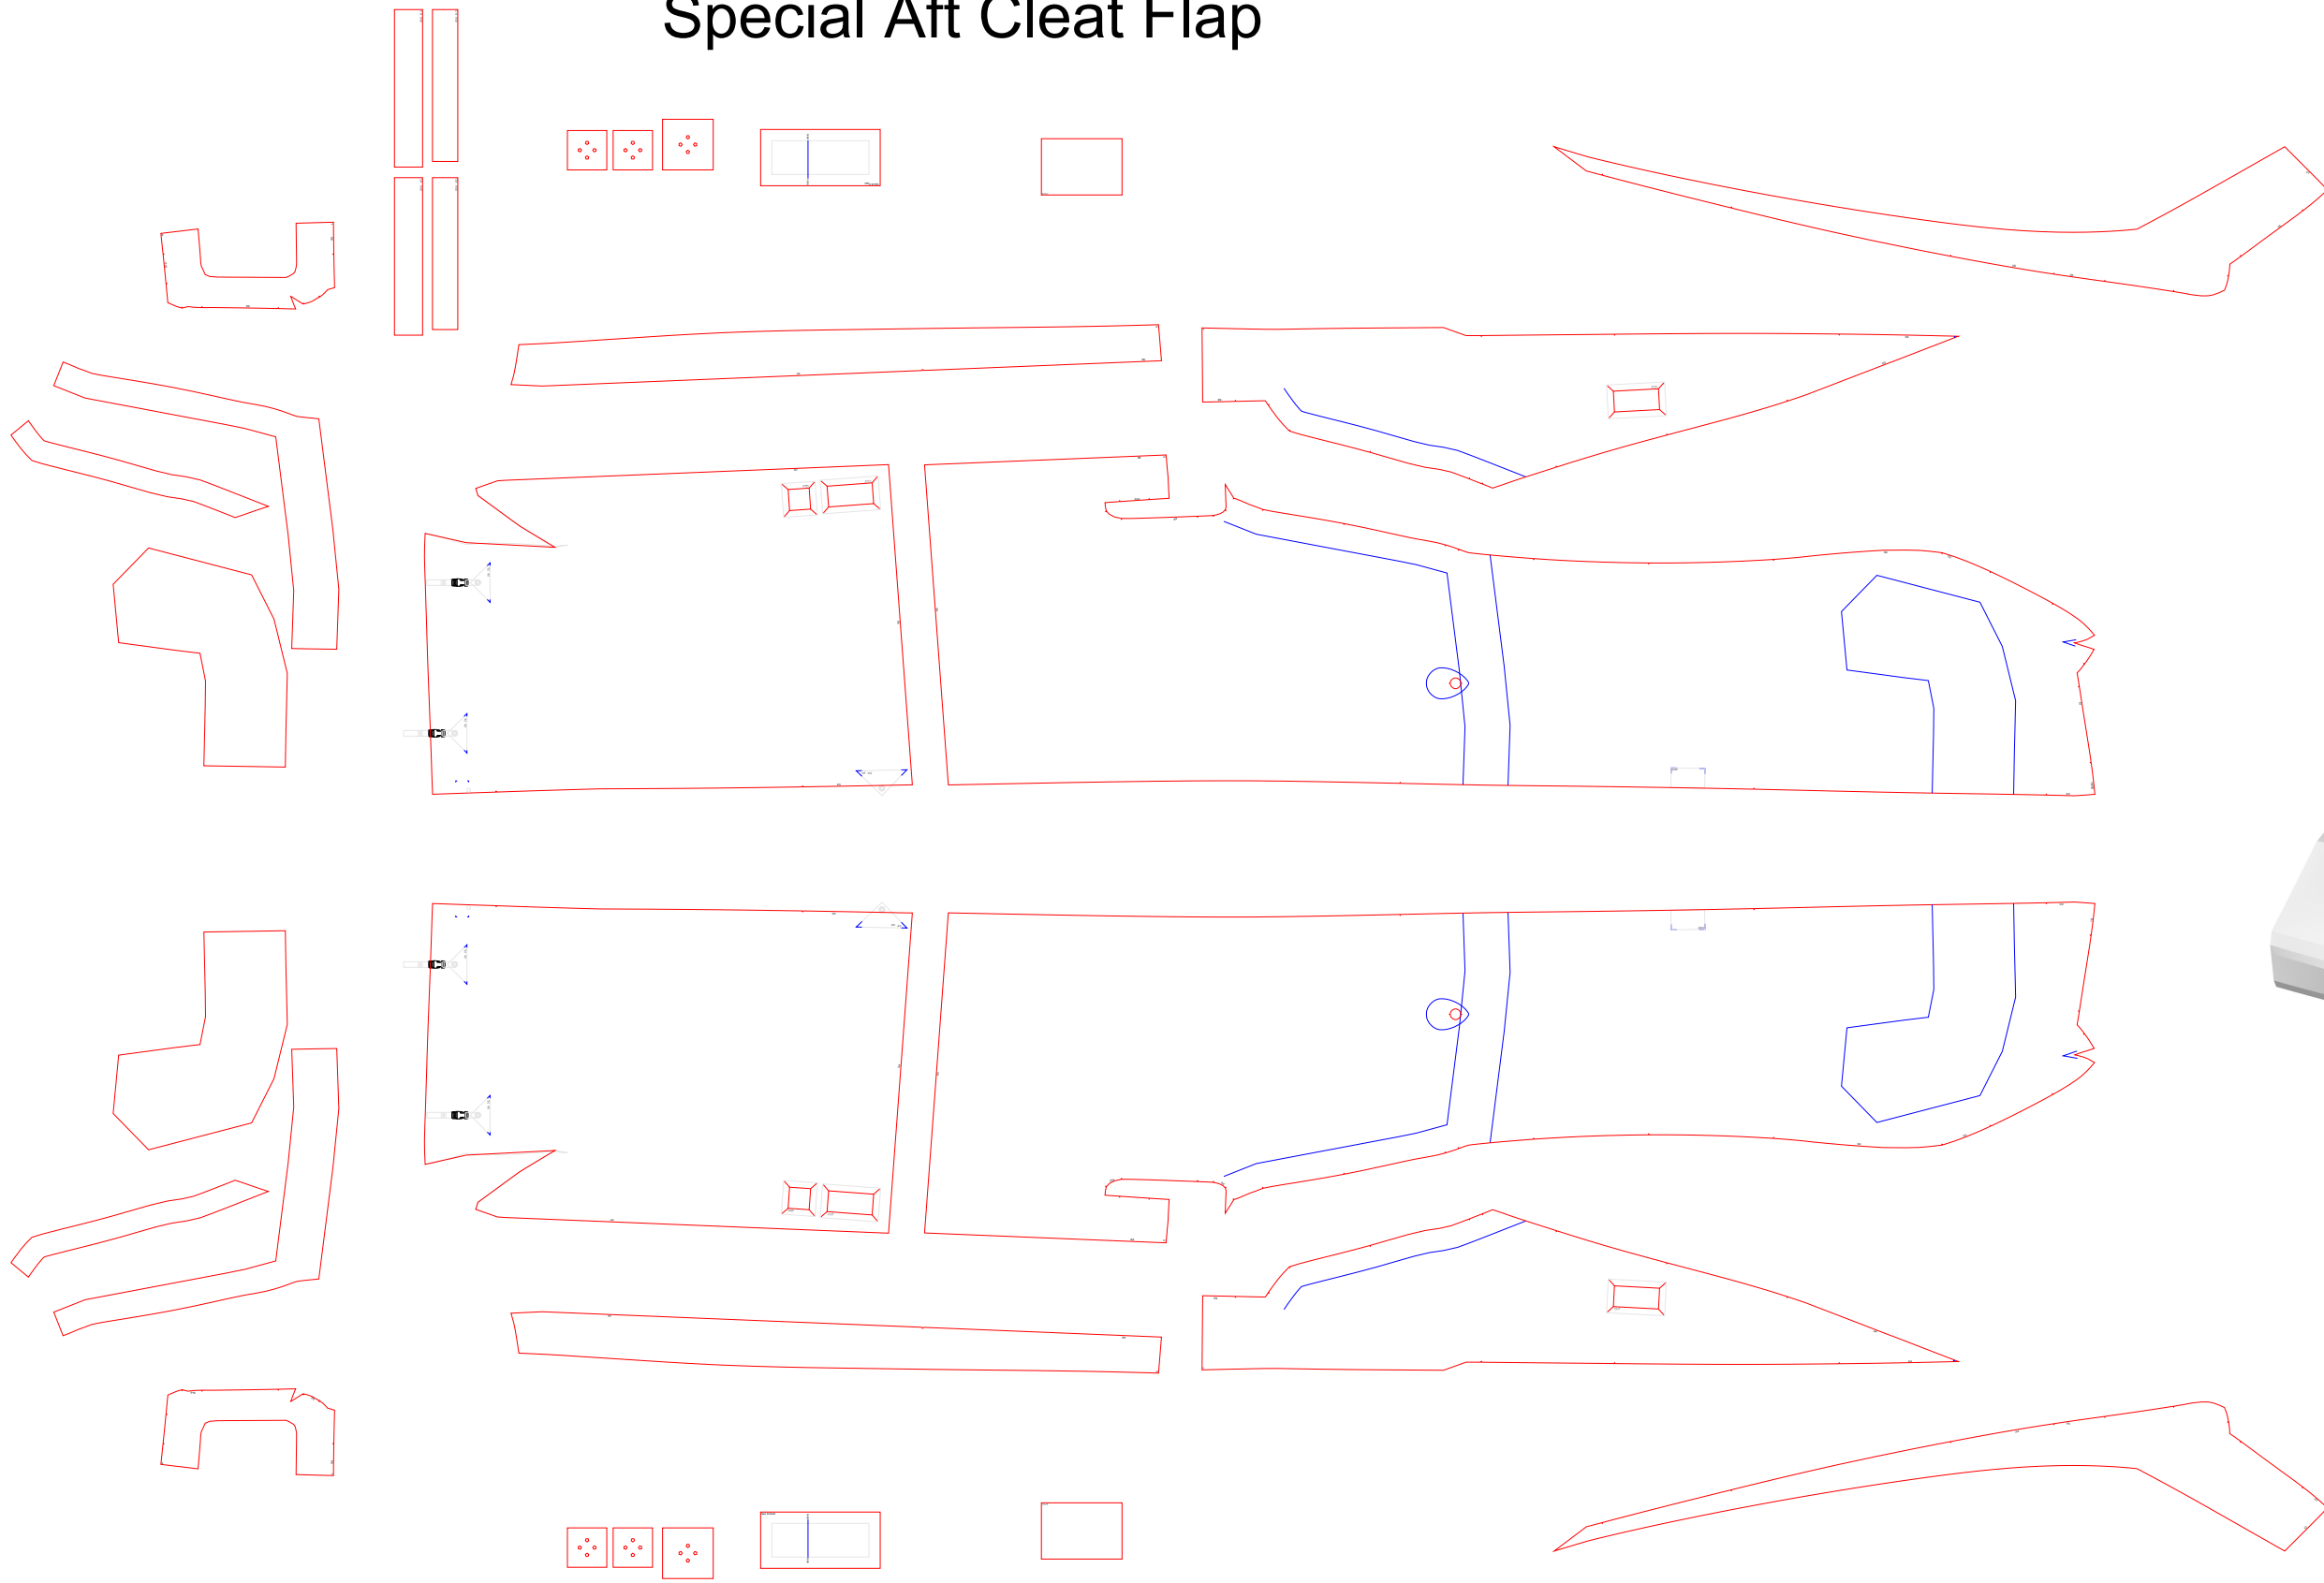

# Special Aft Cleat Flap

	Pattern No:	1648	Title:	SEW
	Drawn By:	Bekah H	Boat Model:	Tige ASR 23
	Units:	inches	Product:	Cinch Cover
	Pages:	1 of 2	Date Modified:	31 March 2023