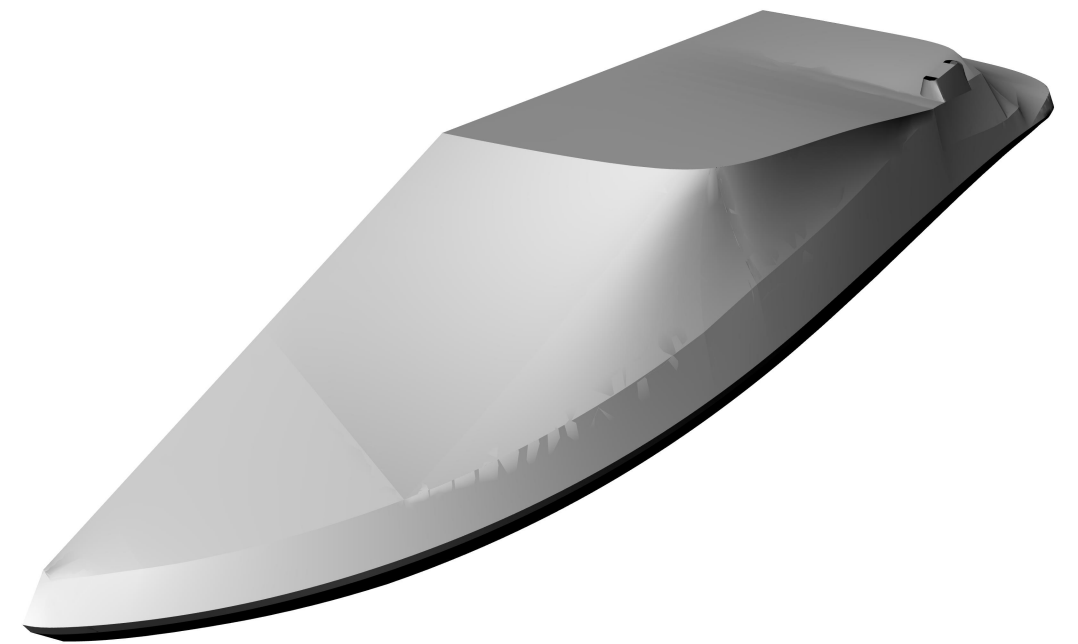

WM 80

Barricade

	Pattern No:	1635	Title:	SEW
	Drawn By:	Bekah H	Boat Model:	Regal 21 OBX Sport
	Units:	inches	Product:	Cinch Cover
	Pages:	1 of 1	Date Modified:	27 February 2023