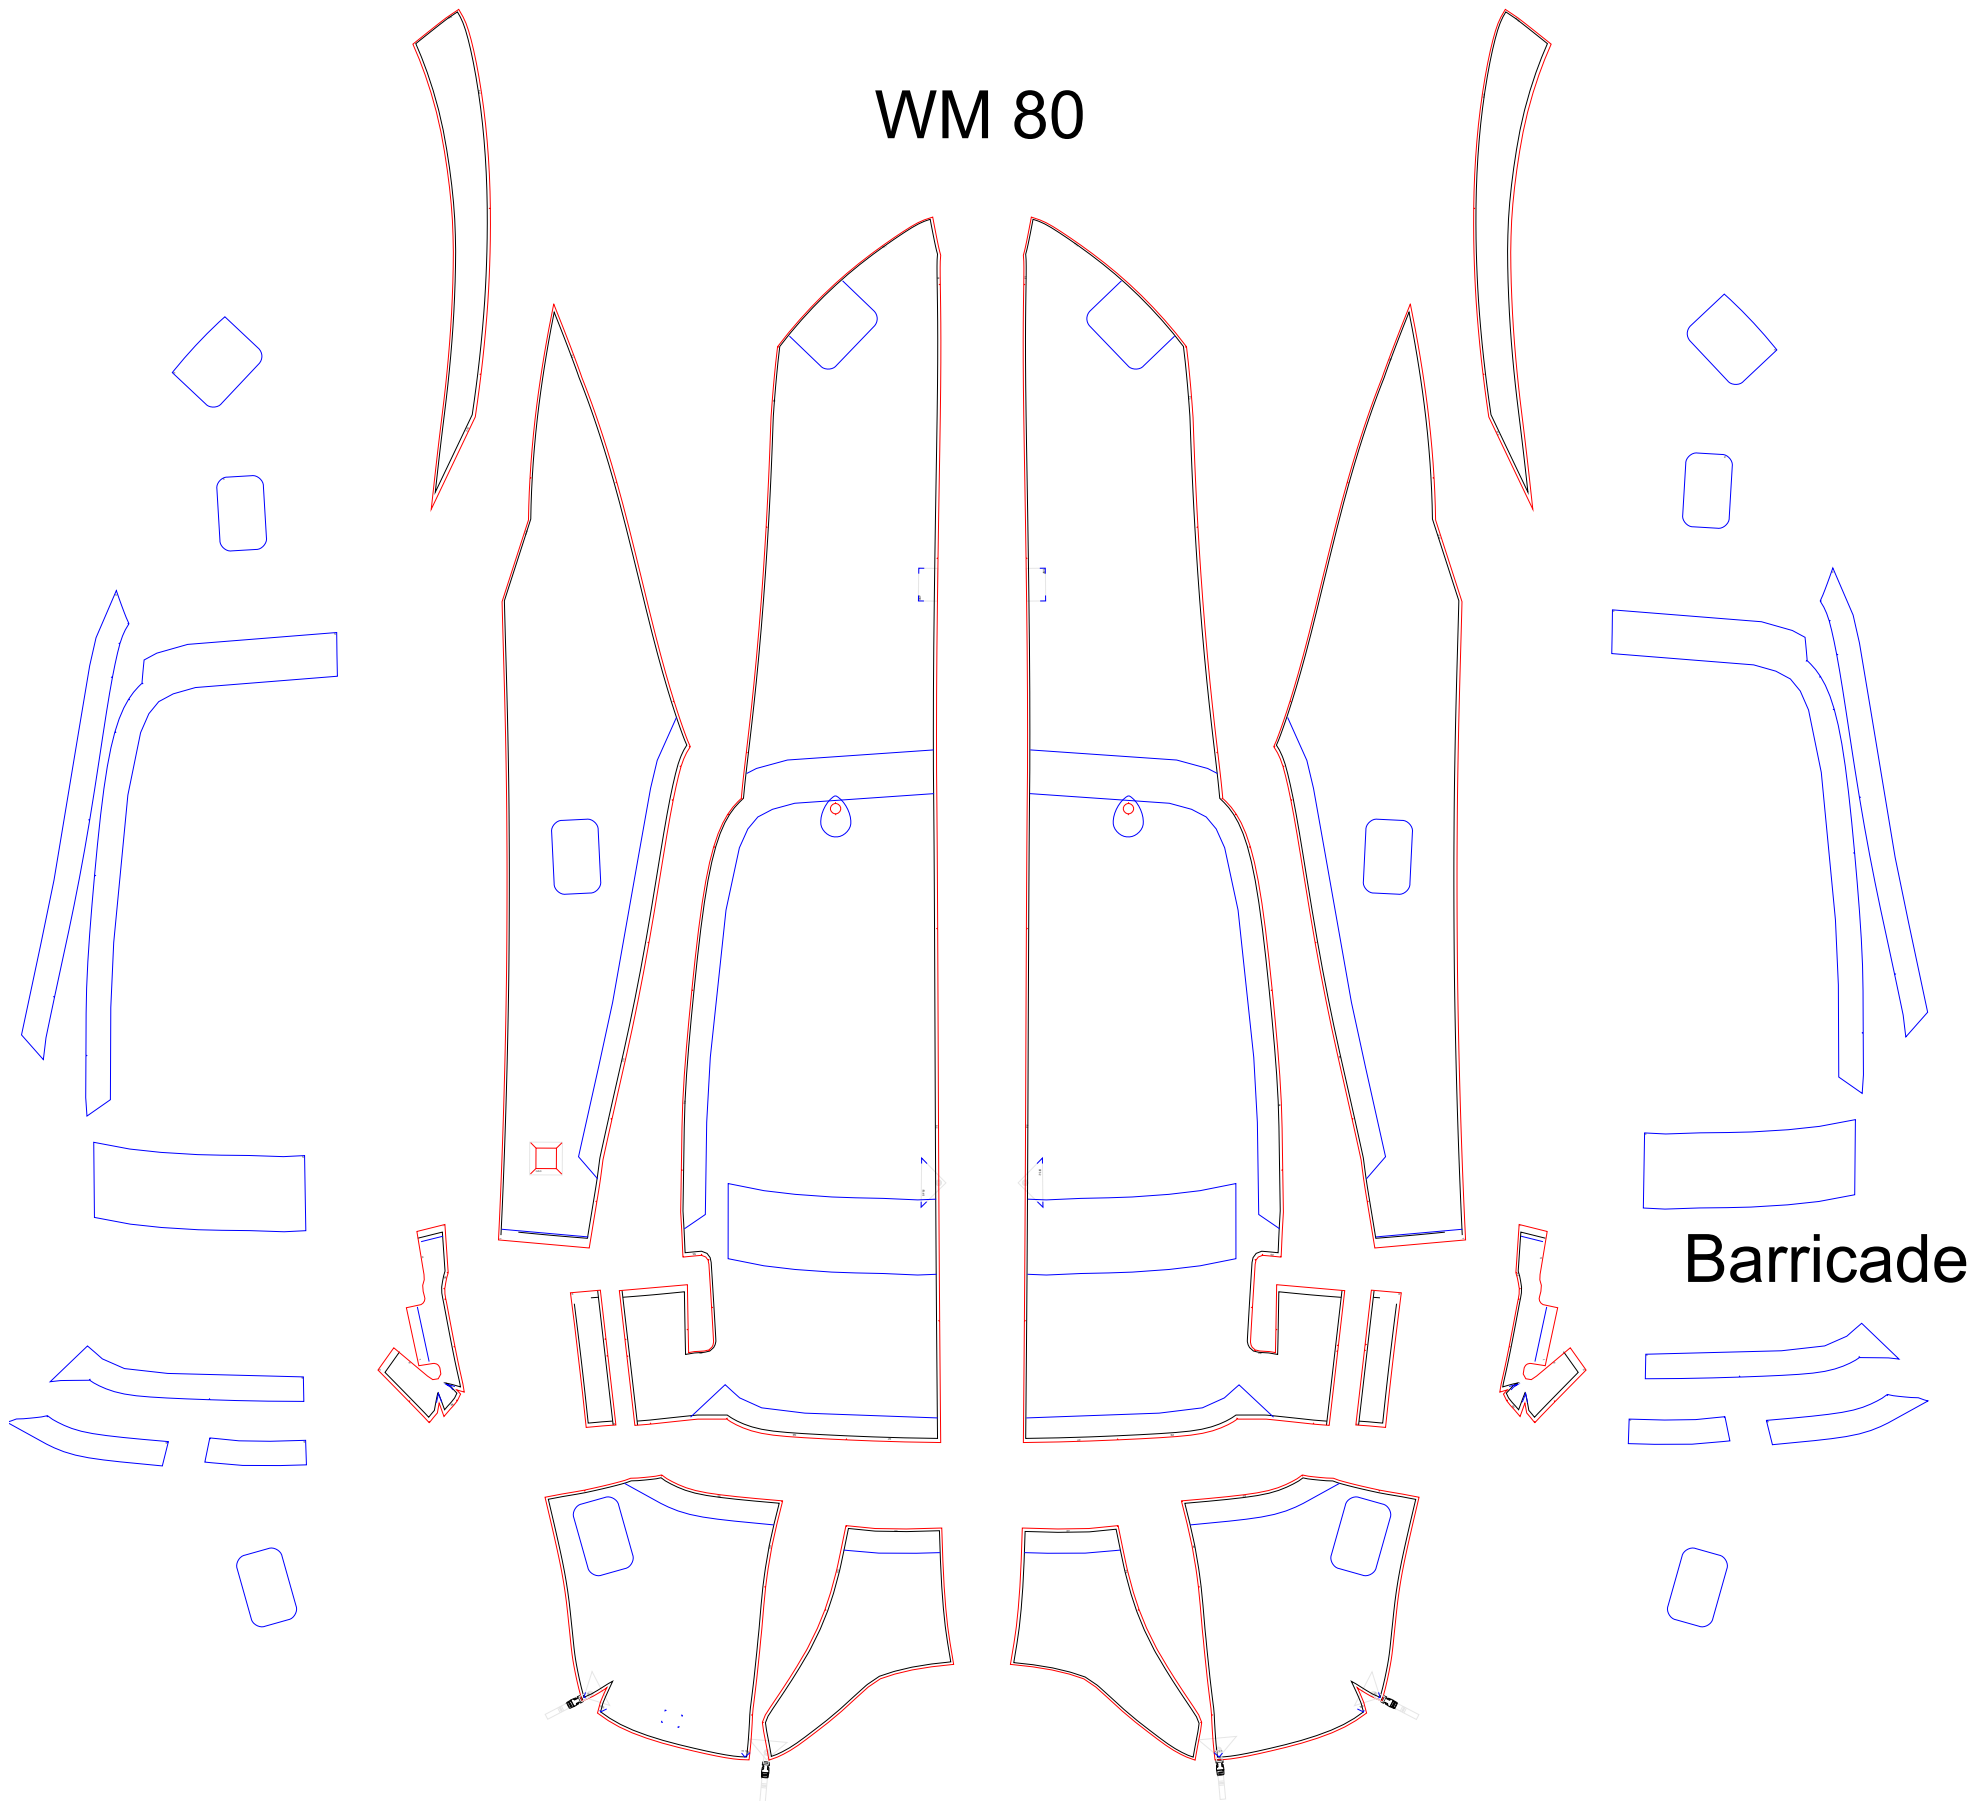

WM 80

Barricade

	Pattern No:	1635	Title:	SEW
	Drawn By:	Bekah H	Boat Model:	Regal 21 OBX Sport
	Units:	inches	Product:	Cinch Cover
	Pages:	1 of 1	Date Modified:	27 February 2023