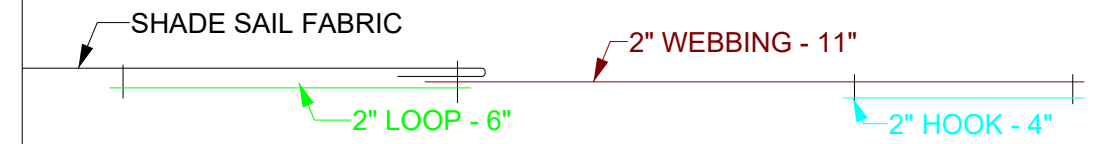

Front Hook Loop Strap (HLS)

Side Hook Loop Strap (HLS)

	Pattern No:	Title:
	1298	SEW
	Drawn By:	Boat Model:
	Clint	MasterCraft
	Units:	Product:
inches	ShadeSail	
Pages:	Date Modified:	
1 of 1	####	