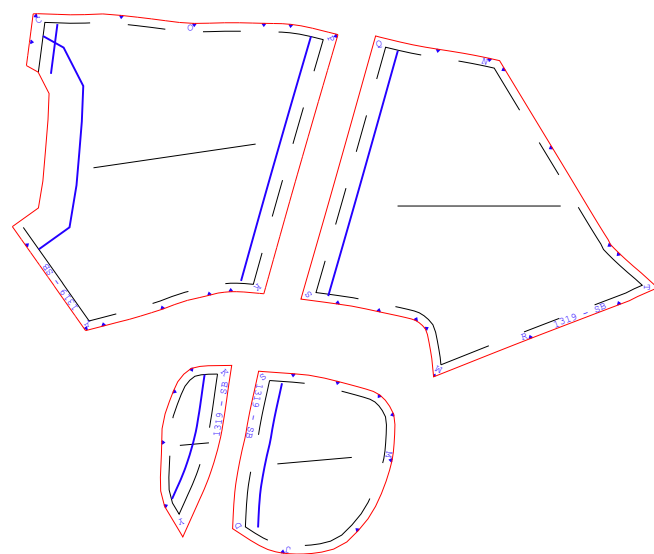

ScreenPrint

Align with + symbols

Starboard

Port

*** Topstitch on this side

*** Topstitch on this side

	Pattern No. 1319		View: In Side (Cut/Back) / Finish Side
	Yards: 1	Drawn By: Baylee V.	Description: Cover Fire 2
	Units: INCHES	Number of Drawings: 1 OF X	Materials and Style: 60" Wide (Sunbrella - Recicril-etc)
	Item: Speaker	Customer Name: Operation Wake Surf	