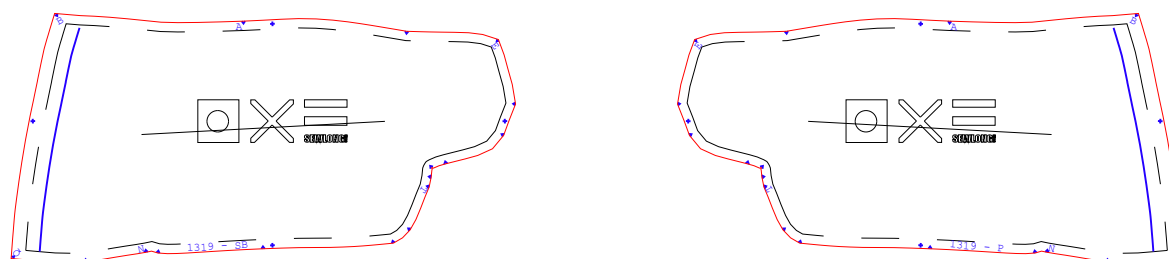

ScreenPrint

Align with + symbols

Starboard

Port

*** Topstitch on this side

*** Topstitch on this side

	Pattern No. 1319		View: In Side (Cut/Back) / Finish Side
	Yards: 1	Drawn By: Baylee V.	Description: Cover Fire 2
	Units: INCHES	Number of Drawings: 1 OF X	Materials and Style: 60" Wide (Sunbrella - Recicril-etc)
	Item: Speaker	Customer Name: Operation Wake Surf	