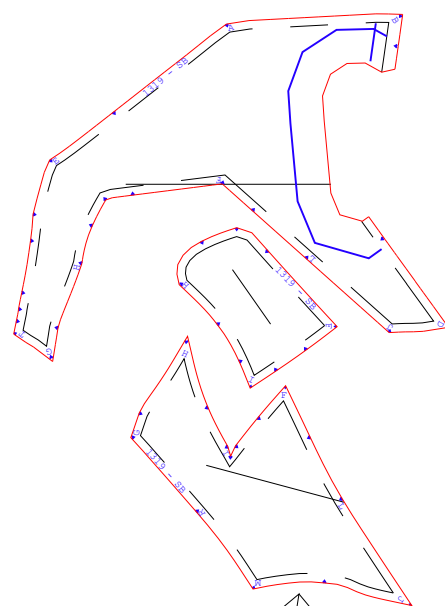

ScreenPrint

Align with + symbols

Starboard

Port

*** Topstitch on this side

*** Topstitch on this side

	Pattern No. 1319		View: In Side (Cut/Back) / Finish Side
	Yards: 1	Drawn By: Baylee V.	Description: Cover Fire 2
	Units: INCHES	Number of Drawings: 1 OF X	Materials and Style: 60" Wide (Sunbrella - Recicril-etc)
	Item: Speaker	Customer Name: Operation Wake Surf	