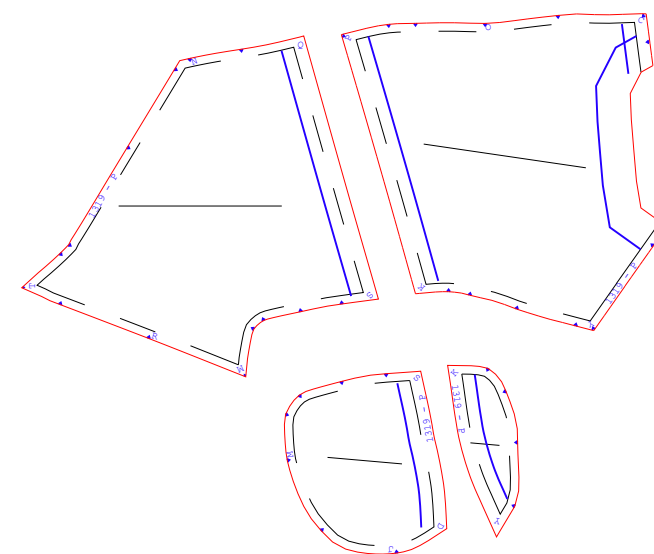

ScreenPrint

Align with + symbols

Starboard

Port

*** Topstitch on this side

*** Topstitch on this side

	Pattern No. 1319		View: In Side (Cut/Back) / Finish Side
	Yards: 1	Drawn By: Baylee V.	Description: Cover Fire 2
	Units: INCHES	Number of Drawings: 1 OF X	Materials and Style: 60" Wide (Sunbrella - Recicril-etc)
	Item: Speaker	Customer Name: Operation Wake Surf	