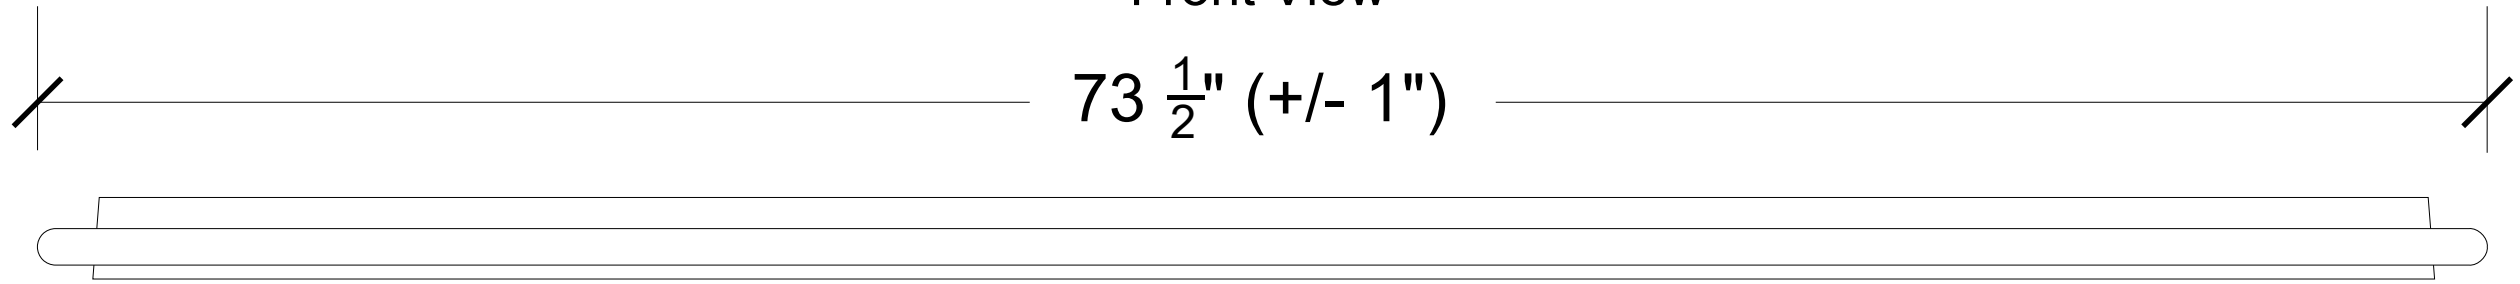

Front View

Top View

	Pattern No: <b>1317</b>		View: <b>Dimensions - Symmetrical</b>
	Drawn By: <b>Baylee V.</b>		Boat: <b>2007 Supra 22SSV</b>
	Units: <b>INCHES</b>	Number Of Drawings: <b>1 OF 3</b>	Materials and Style: <b>60" - Top Notch 9</b>
	Item: <b>Swim Deck Cover</b>		