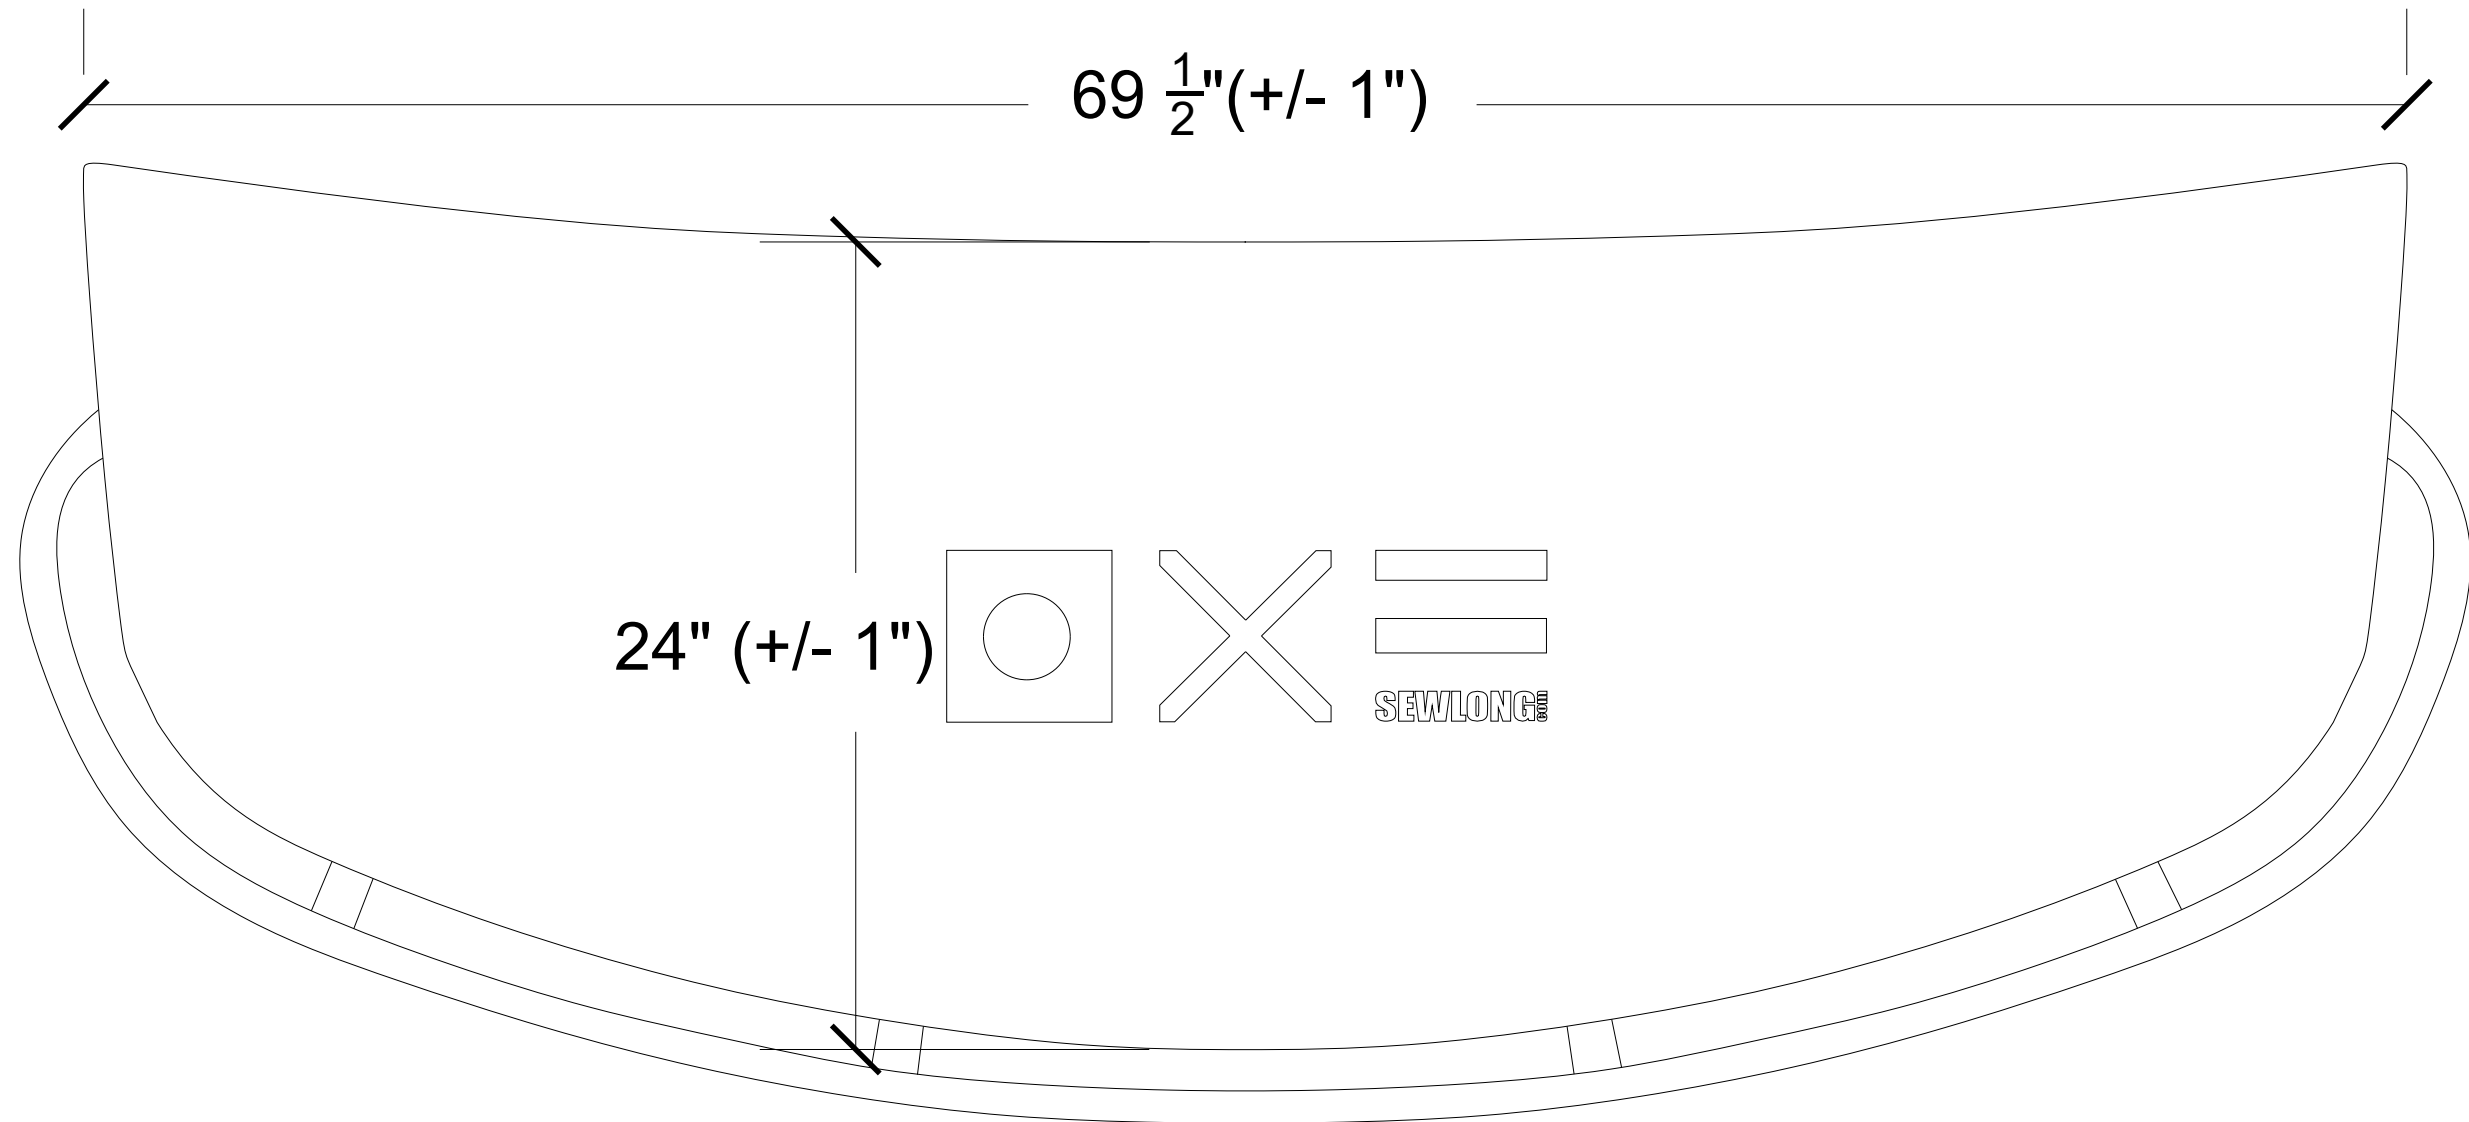

Front View

Top View

	Pattern No: <b>1317</b>		View: <b>Dimensions - Symmetrical</b>
	Drawn By: <b>Baylee V.</b>		Boat: <b>2007 Supra 22SSV</b>
	Units: <b>INCHES</b>	Number Of Drawings: <b>1 OF 3</b>	Materials and Style: <b>60" - Top Notch 9</b>
	Item: <b>Swim Deck Cover</b>		