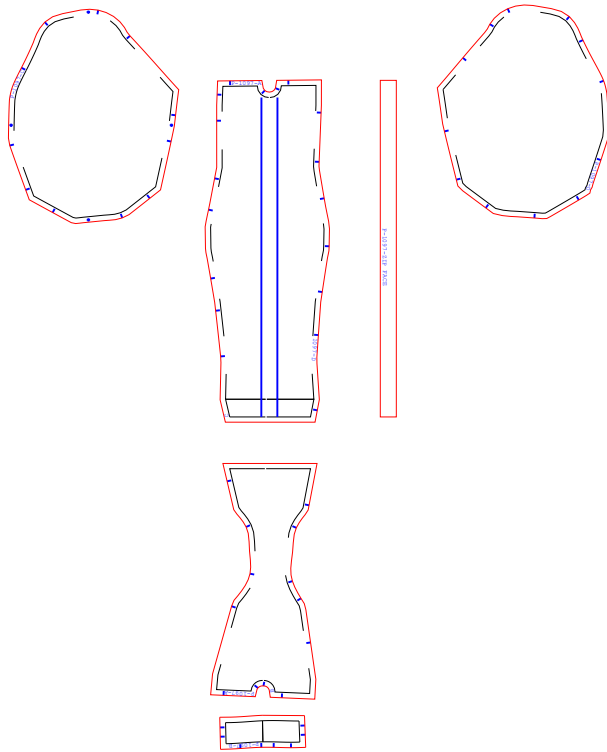

PORT

STARBOARD

Project No. 1097		View: Cut/Sew
Yards: XXX	Drawn By: Baylee V.	Description: Nautique Strapless Boardrack Covers
Units: INCHES	Number of Drawings: 1 OF 2	Materials and Style: Weathermax 80
Item: BoardRack Covers		Customer Name: XXX