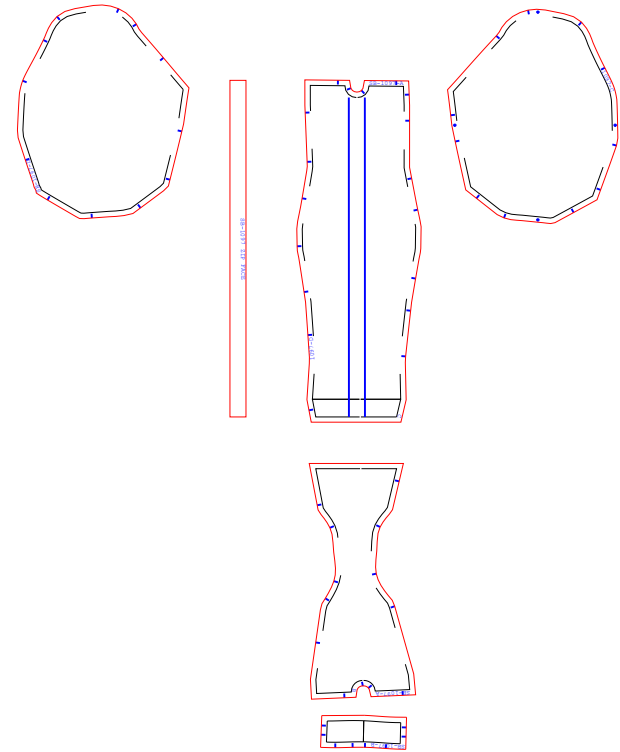

PORT

STARBOARD

Project No. 1097		View: Cut/Sew
Yards: XXX	Drawn By: Baylee V.	Description: Nautique Strapless Boardrack Covers
Units: INCHES	Number of Drawings: 1 OF 2	Materials and Style: Weathermax 80
Item: BoardRack Covers		Customer Name: XXX