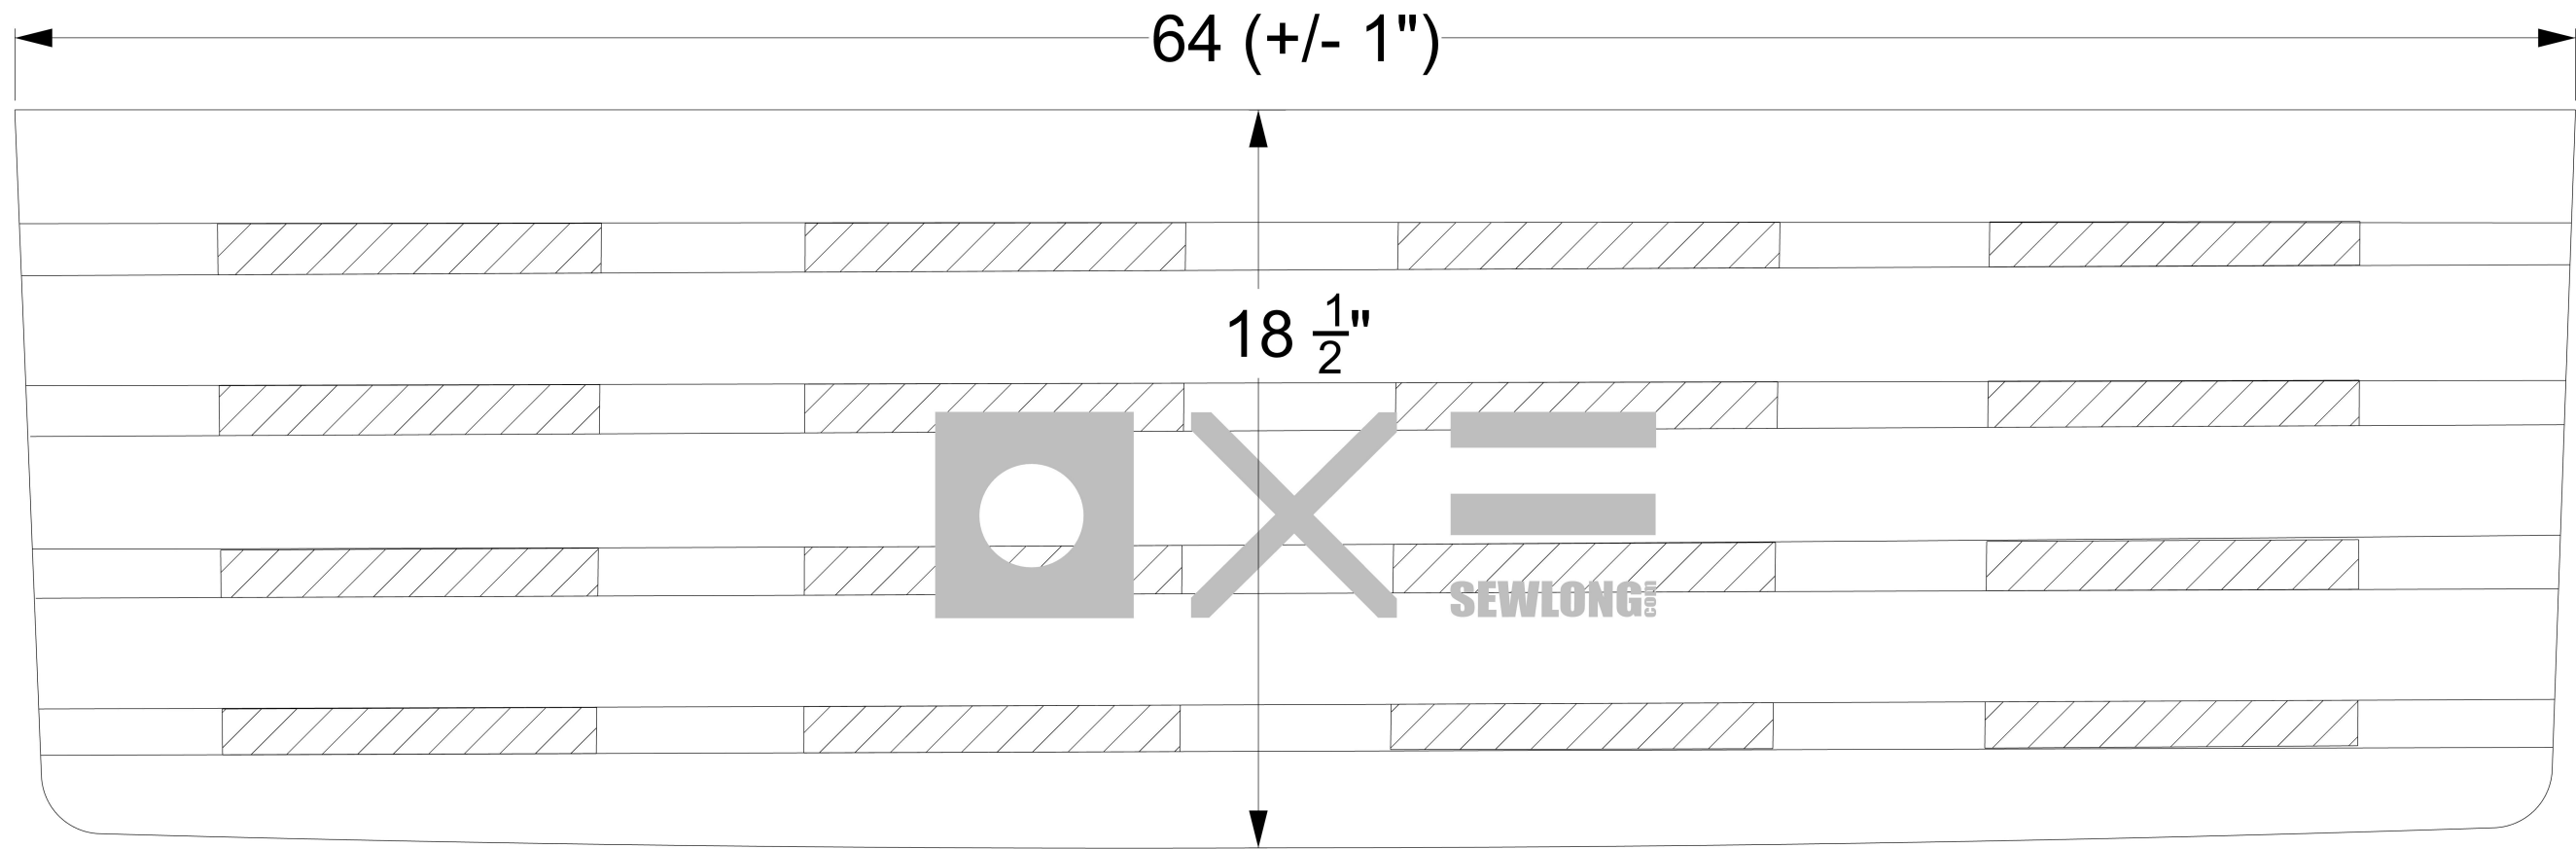

# Front View

# Top View

|   |  |  |
|---|--|--|
| Pattern No.<br><b>1615</b>                  | Plot View:<br><b>inside</b>                  | Title:<br><b>Verification</b>                |
| Drawn By:<br><b>Bekah H</b>                 | Boat:<br><b>1989 Malibu Sunsetter - Teak</b> |  |
| Units:<br><b>inches</b>                     | Number Of Drawings:<br><b>3 of 4</b>         | Materials and Style:<br><b>WeatherMAX 80</b> |
| Product Type:<br><b>Swim Platform Cover</b> | Date Modified:<br><b>4 January 2023</b>      |  |