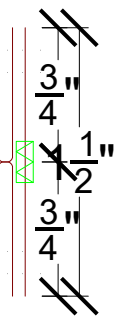

ZC-5-B

Pattern No: 1552	Drawn By: Justin	View: In Side (Cut/Back)	
Yards: XX (XXX" Nested)		Cover: Sofa Cover	Boxing: XXX
Units: INCHES	Number Of Drawings: 1 OF 1	Materials and Style: Sunbrella	
Boat: N/A			