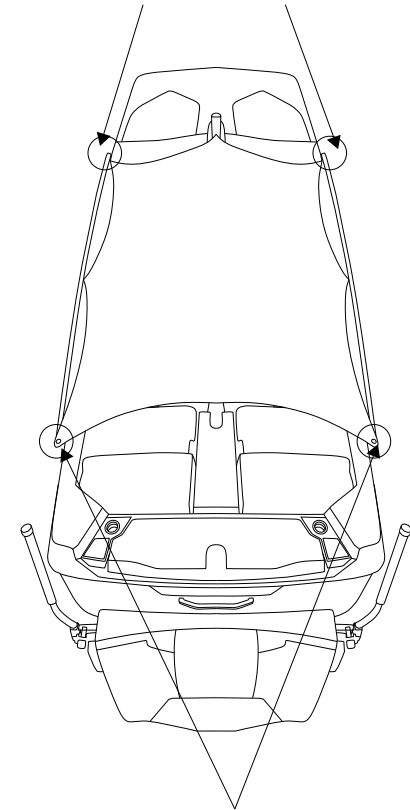

SEWLONG
COM

Shade Sail Installation - Folding Canopy Top Mounted

SewLong LLC
801-262-4017

www.sewlong.com
covers@sewlong.com

3555 South Main St, SLC, UT 84115