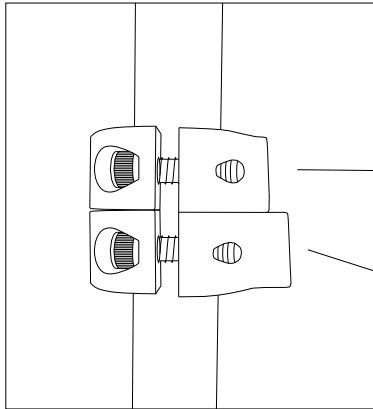

SEWLONG
COM

Shade Sail Installation - Folding Canopy Top Mounted

SewLong LLC
801-262-4017

www.sewlong.com
covers@sewlong.com

3555 South Main St, SLC, UT 84115