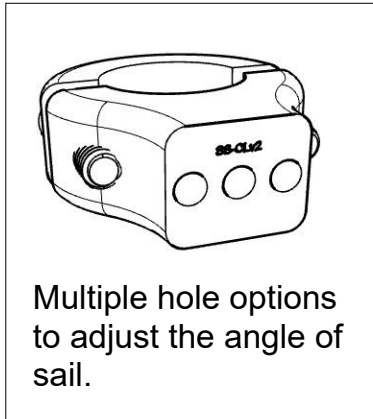

SEWLONG
COM

Shade Sail Installation - Folding Canopy Top Mounted

SewLong LLC
801-262-4017

www.sewlong.com
covers@sewlong.com

3555 South Main St, SLC, UT 84115