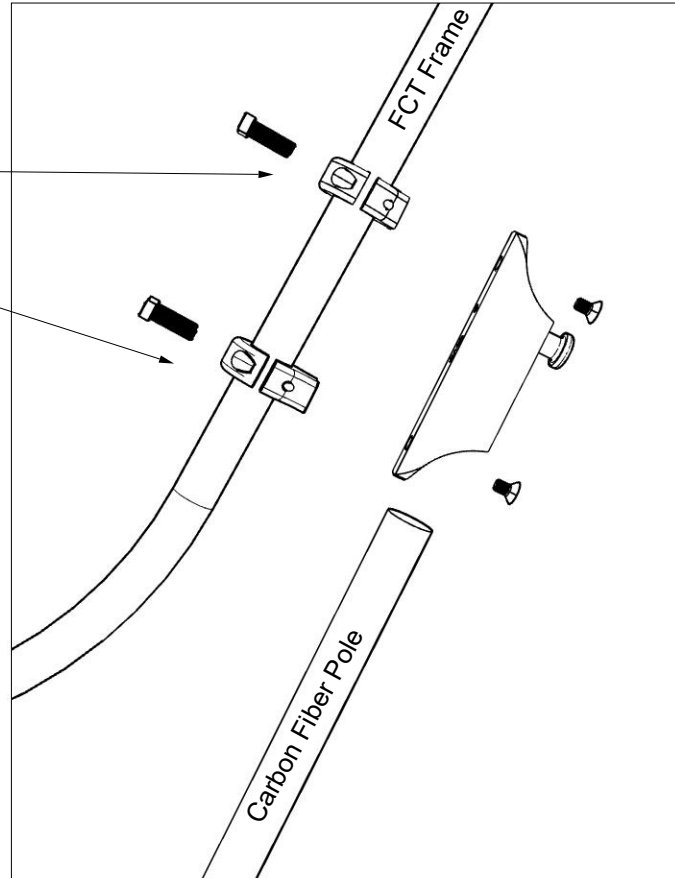

SEWLONG
COM

Shade Sail Installation - Folding Canopy Top Mounted

SewLong LLC
801-262-4017

www.sewlong.com
covers@sewlong.com

3555 South Main St, SLC, UT 84115