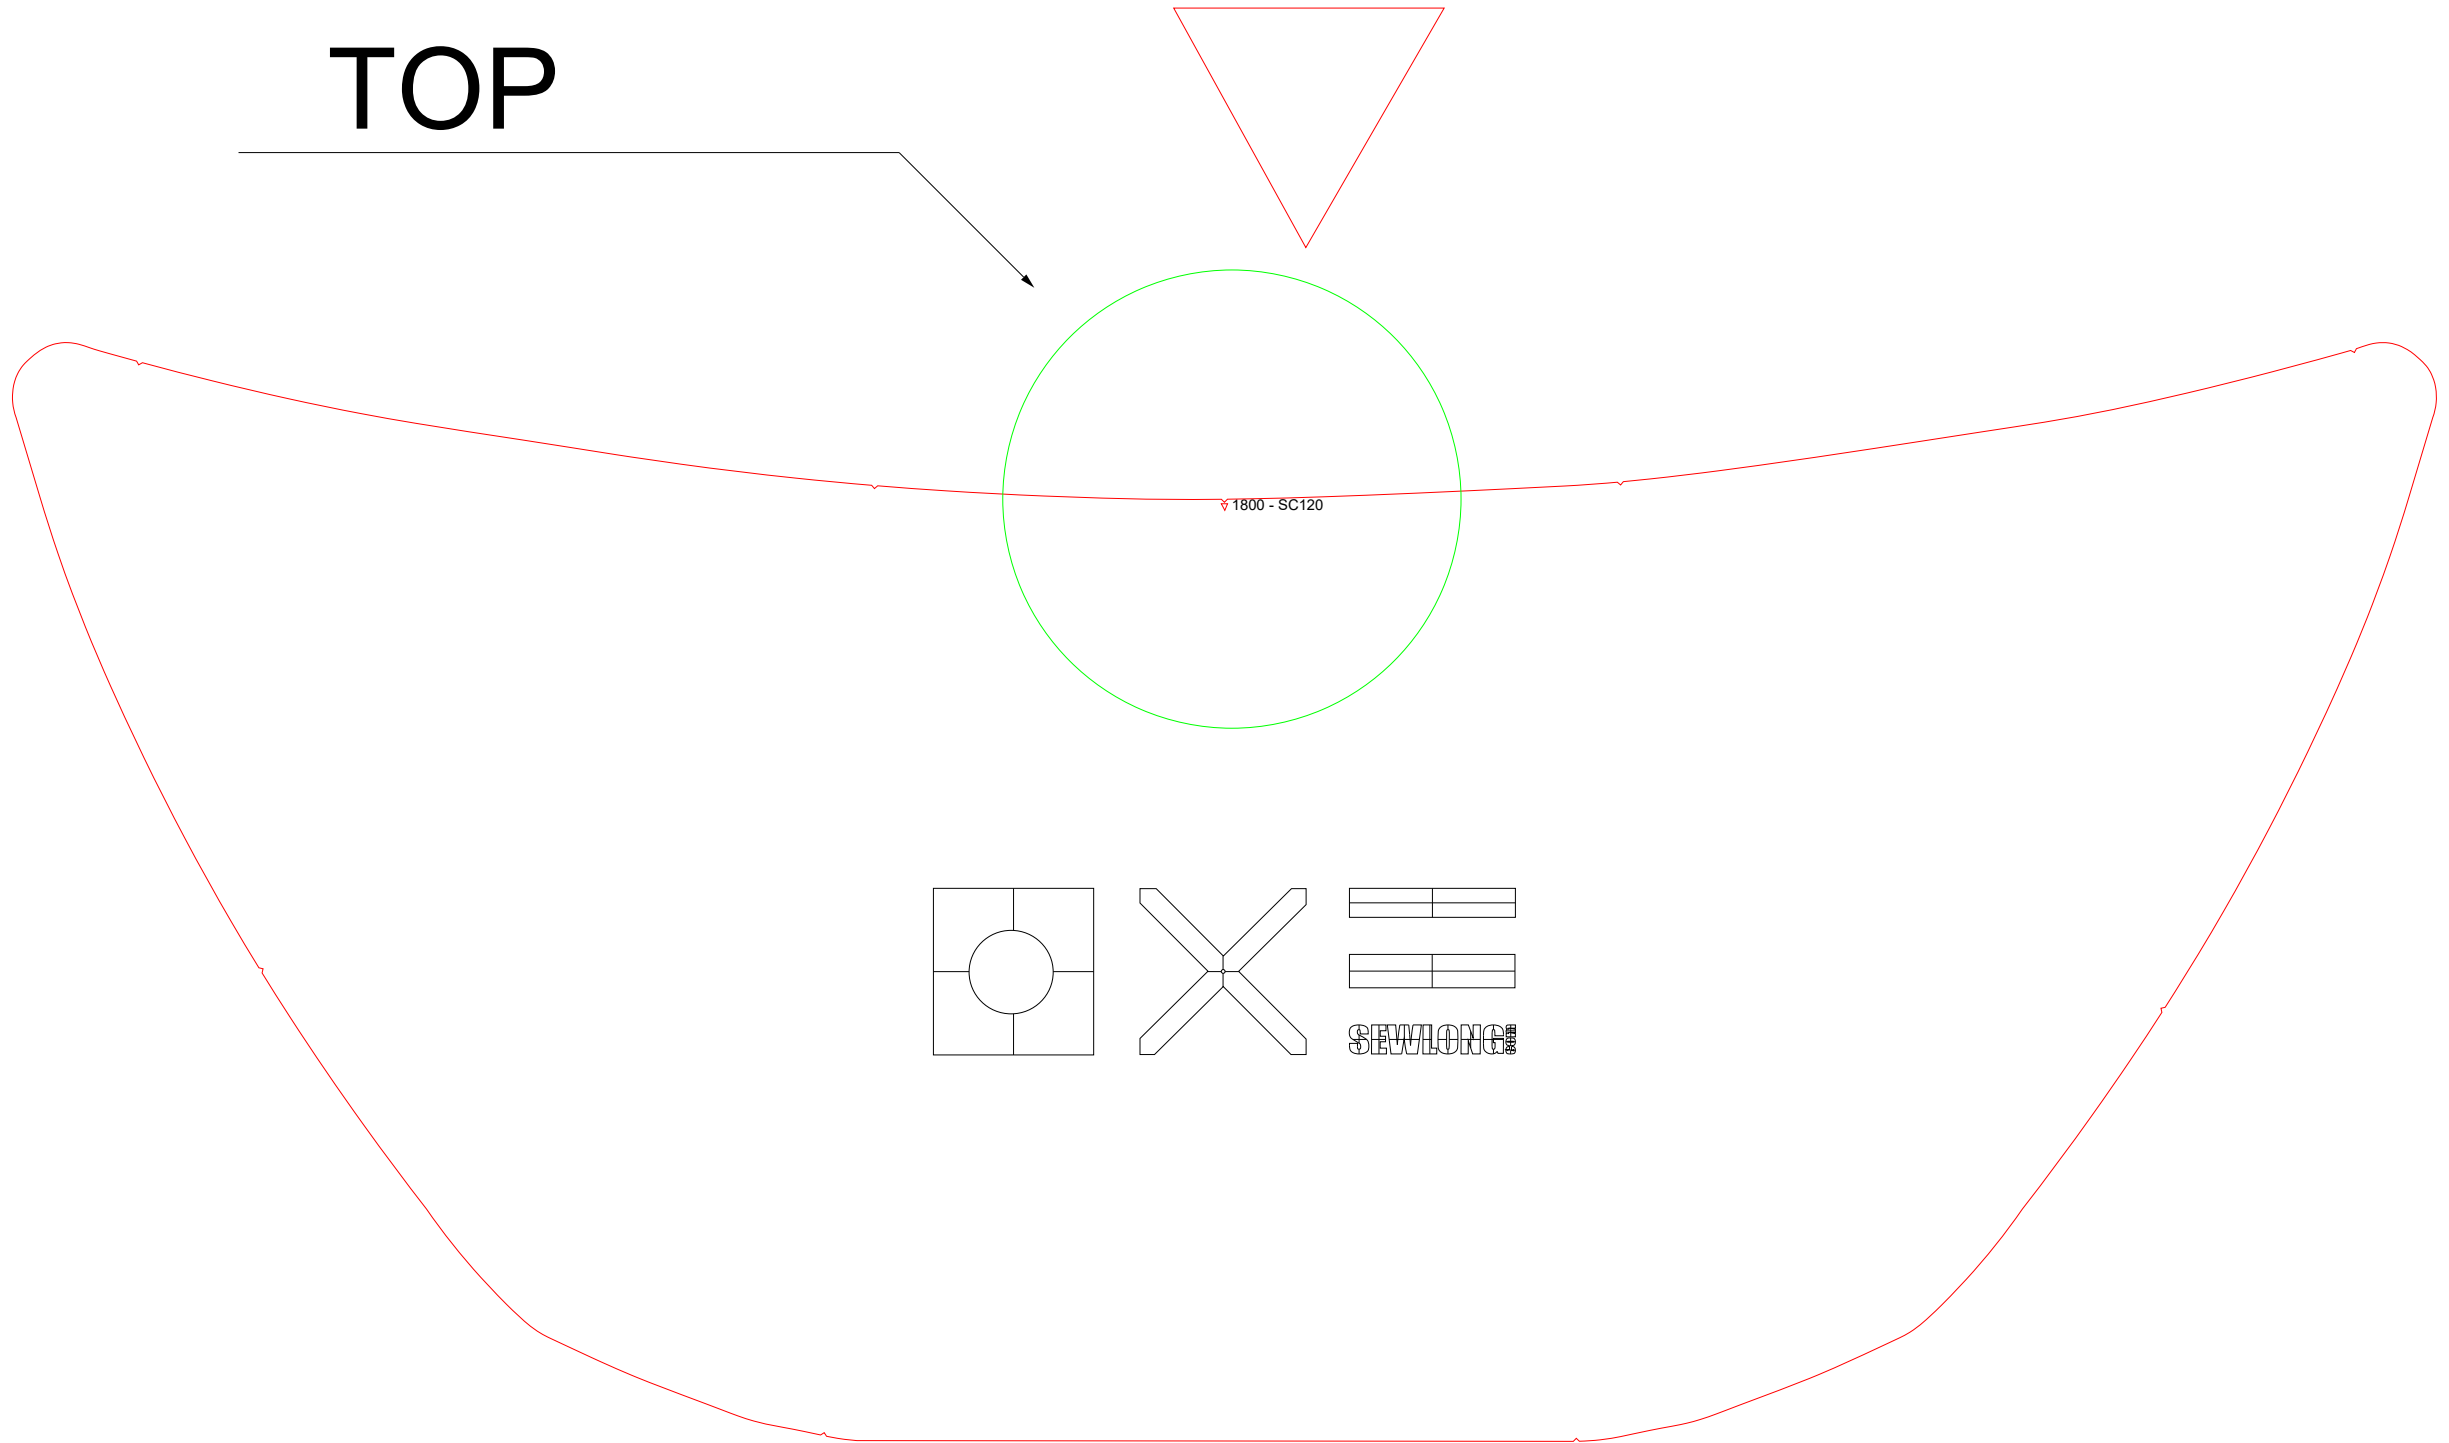

TOP

	Pattern No:	1800	Title:	HP Logo
	Drawn By:	Crystal B	Boat Model:	Supra 550
	Units:	inches	Product:	Swim Platform Cover
	Pages:	2 of 4	Date Modified:	31 October 2023