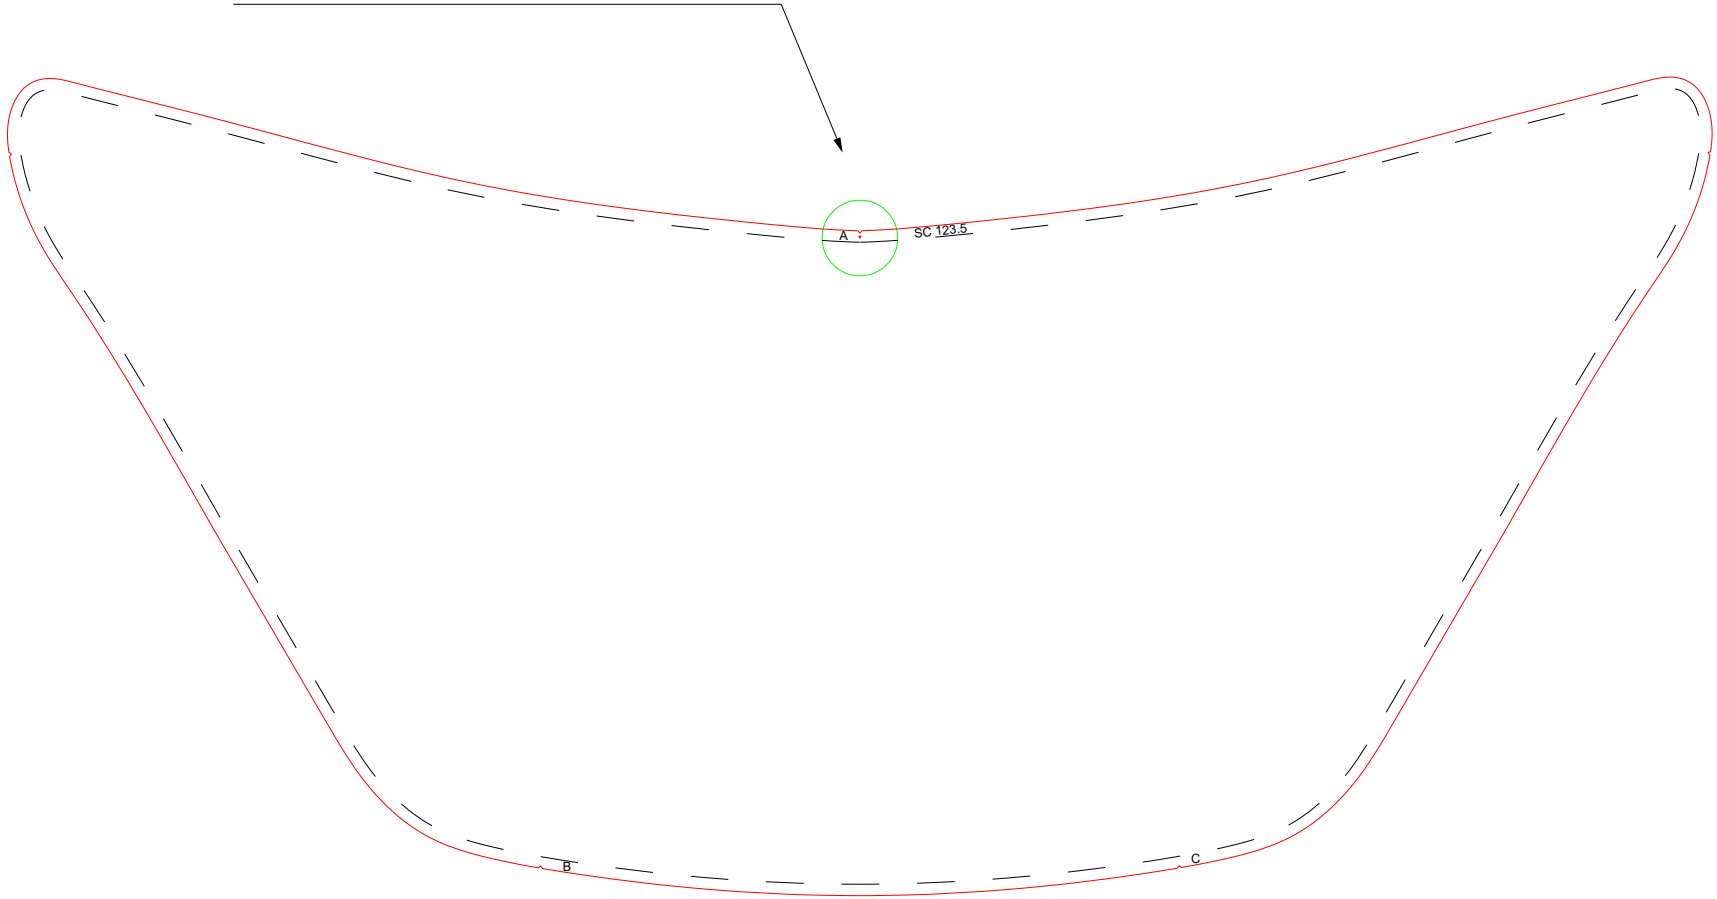

TOP

	Pattern No:	1751	Title:	HP Logo
	Drawn By:	Crystal	Boat Model:	2023 Malibu M240
	Units:	inches	Product:	Swim Platform Cover
	Pages:	2 of 4	Date Modified:	24 August 2023