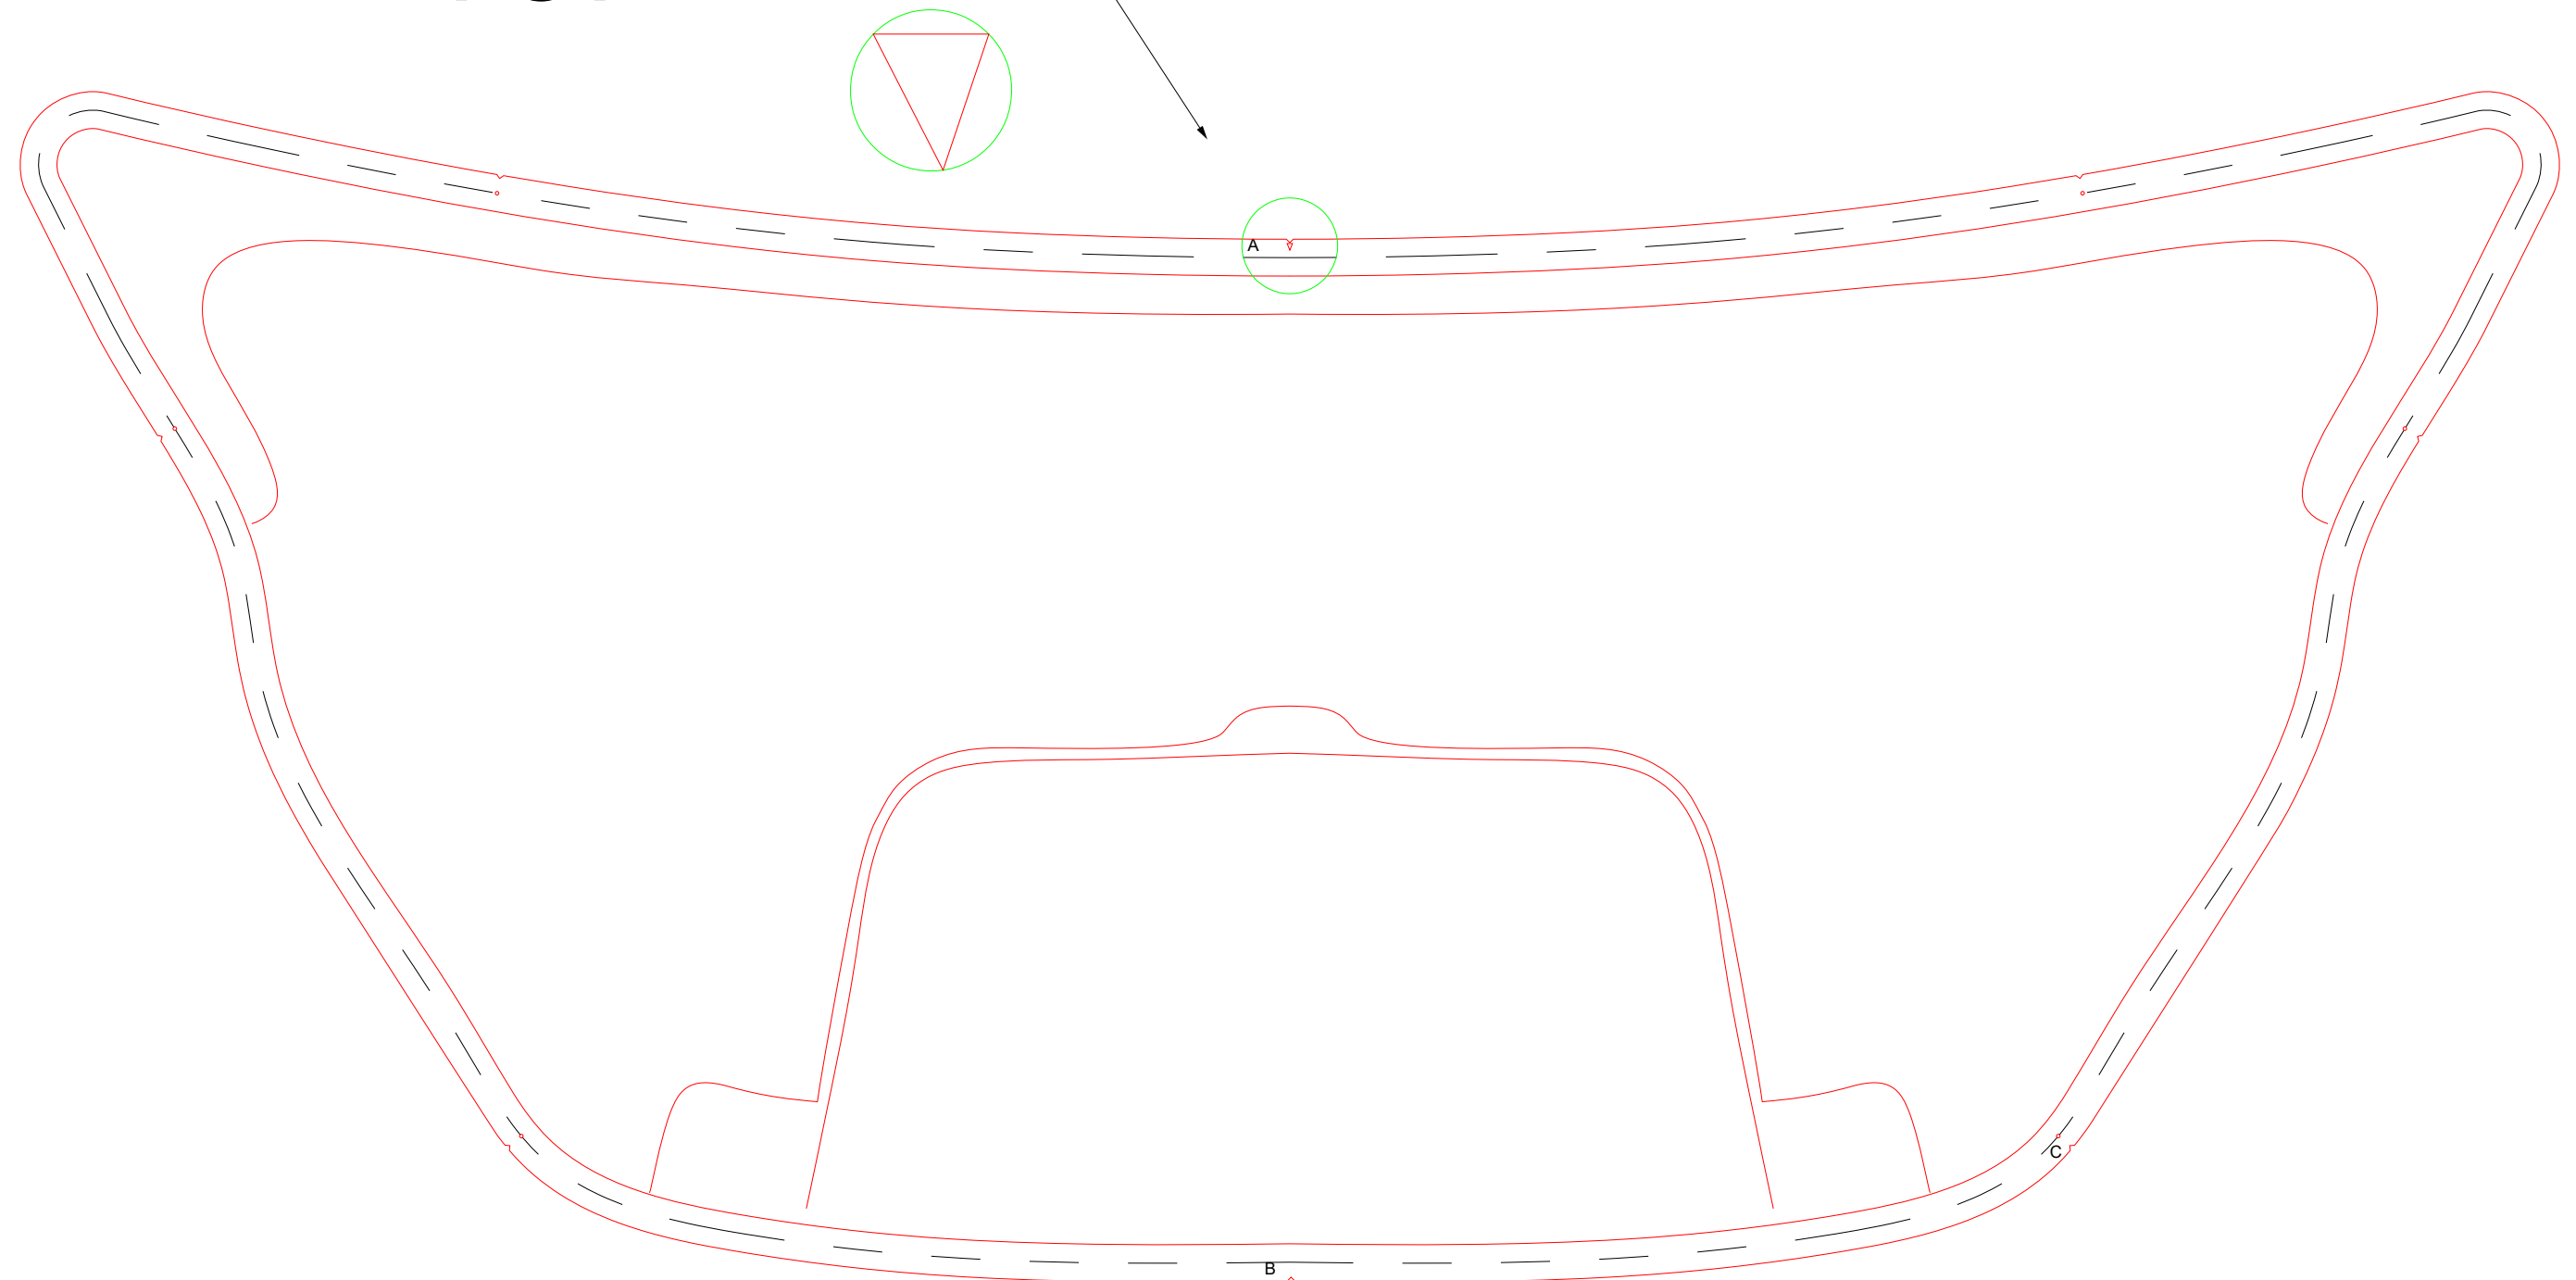

# TOP

	Pattern No: <b>1749</b>	Title: <b>HP Logo</b>
	Drawn By: <b>Crystal B</b>	Boat Model: <b>23 Malibu 24 MXZ</b>
	Units: <b>inches</b>	Product: <b>Swim Platform Cover</b>
	Pages: <b>2 of 4</b>	Date Modified: <b>1 September 2023</b>