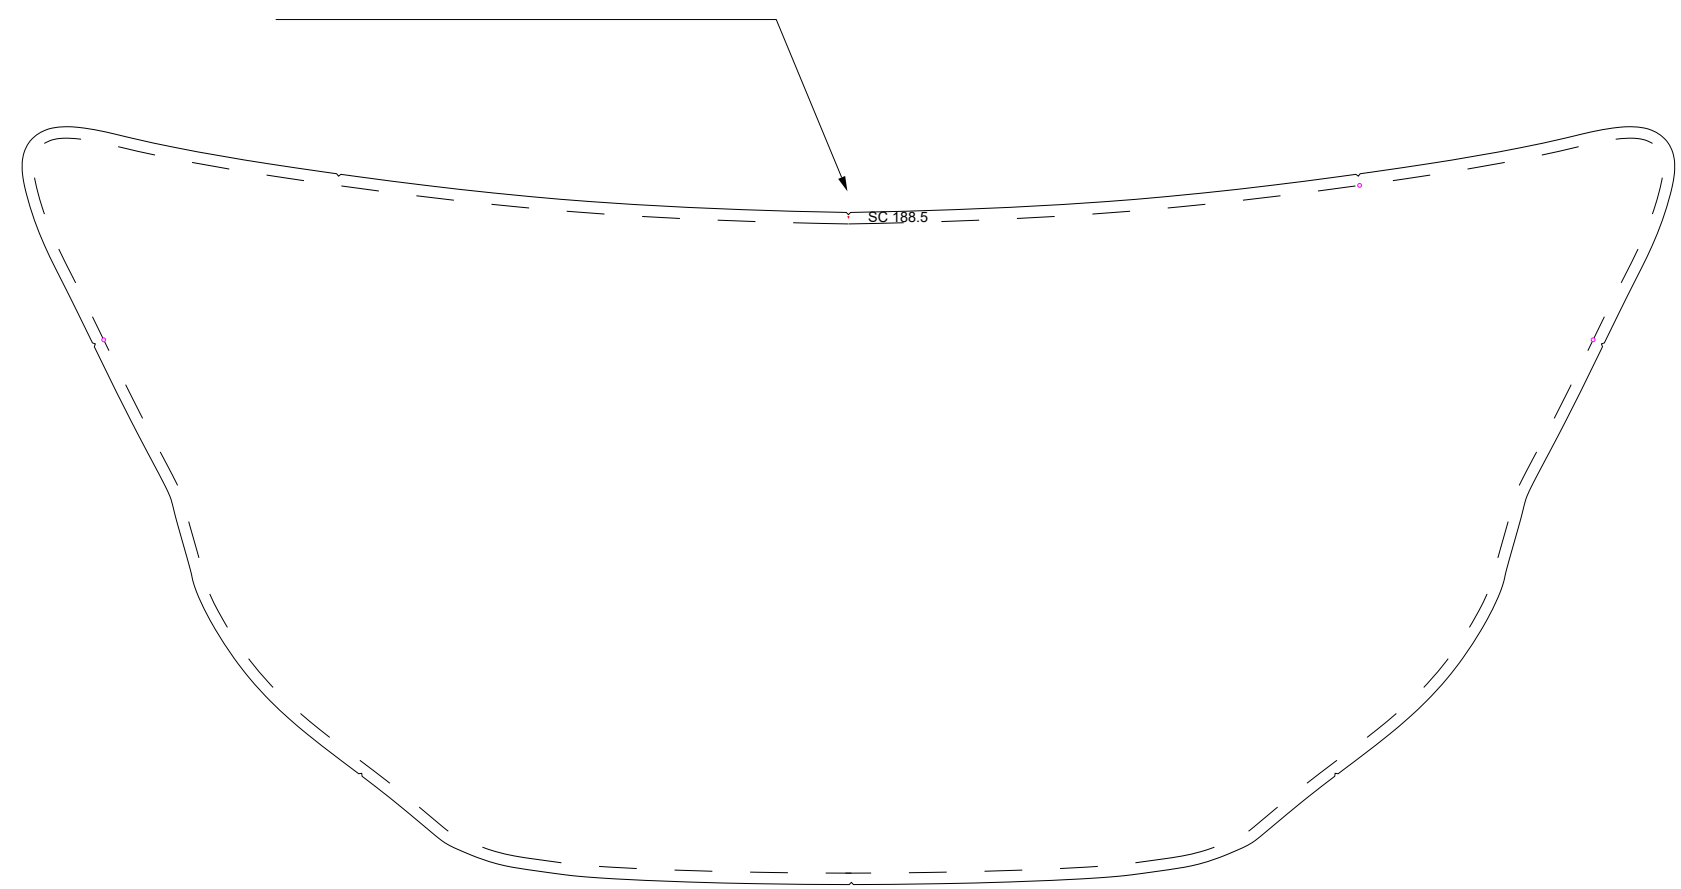

TOP ▾

	Pattern No:	1747	Title:	HP Logo
	Drawn By:	Crystal	Boat Model:	23 AXIS A24
	Units:	inches	Product:	Swim Platform Cover
	Pages:	2 of 4	Date Modified:	15 August 2023