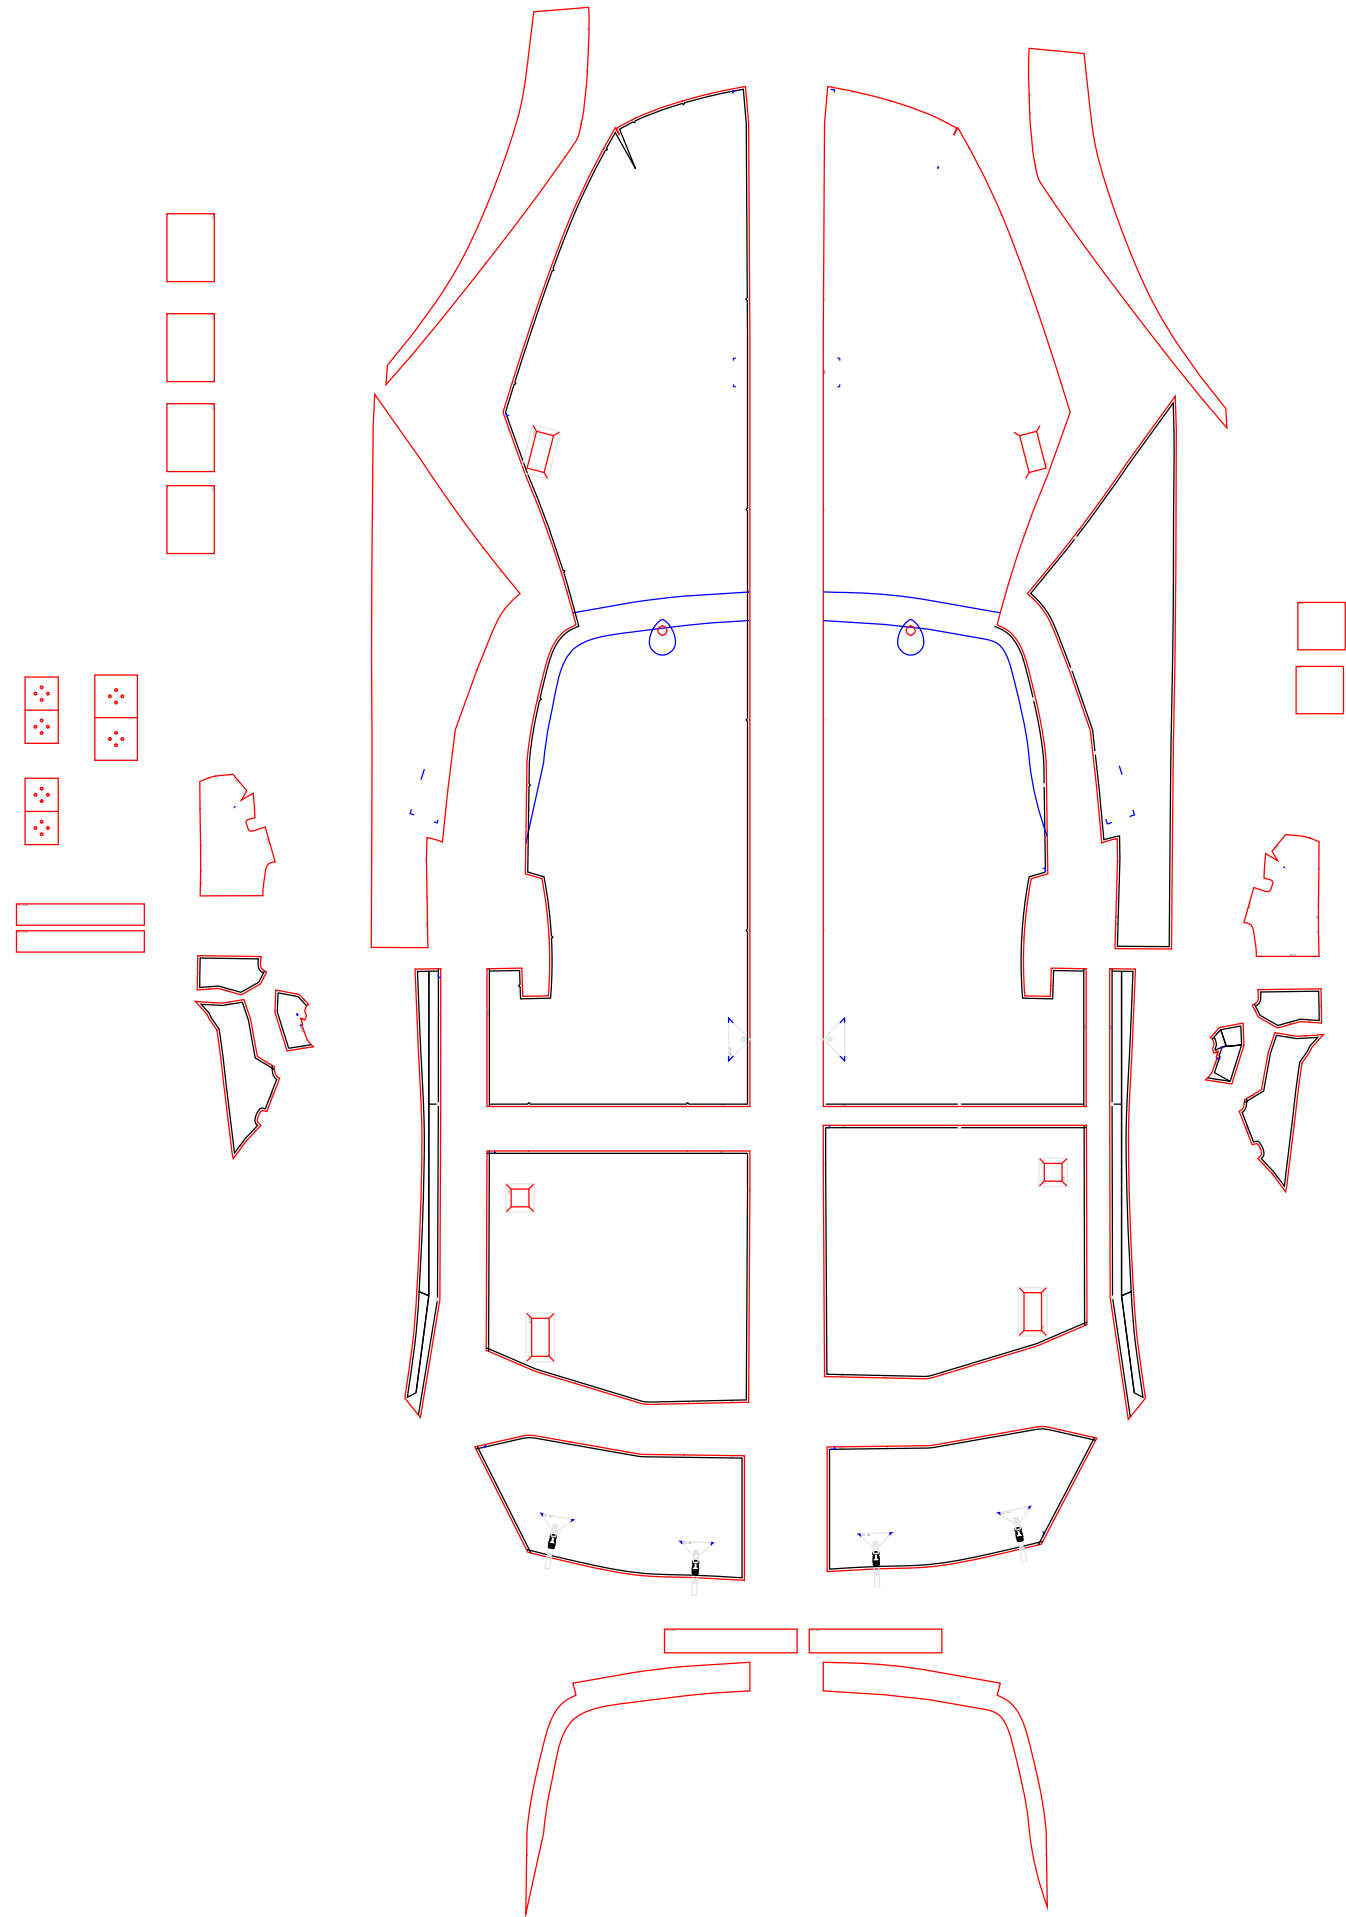

# tower boot

	Pattern No:	Title:
	Drawn By:	<b>SEW</b>
	Units:	Boat Model:
	Pages:	Product:
	<b>inches</b>	<b>Cinch Cover</b>
	<b>1 of 2</b>	Date Modified:
		<b>12 April 2023</b>