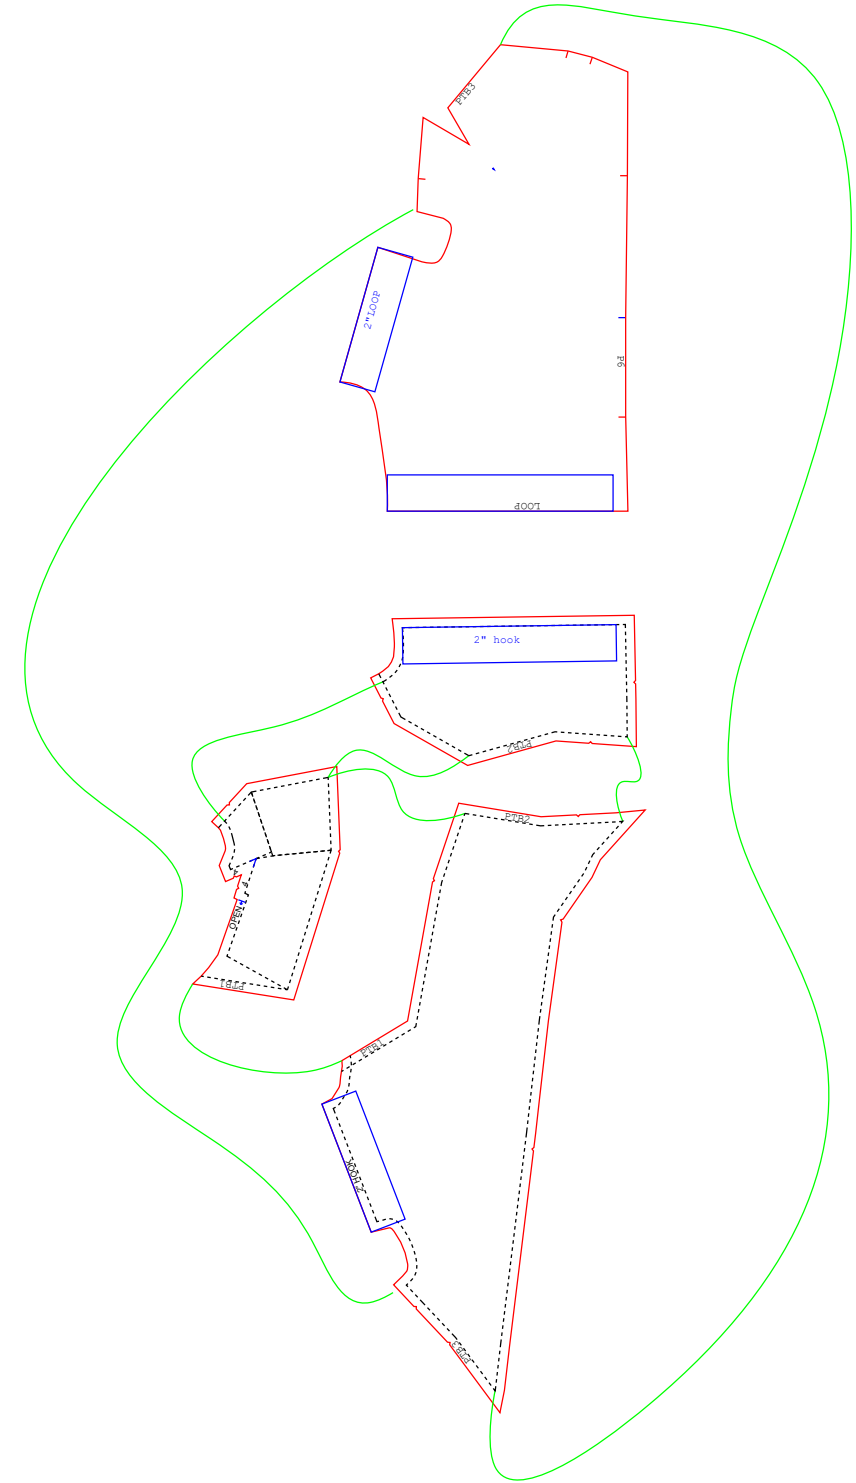

# tower boot

	Pattern No:	Title:
	Drawn By:	<b>SEW</b>
	Units:	Boat Model:
	Pages:	Product:
	<b>inches</b>	<b>Cinch Cover</b>
	<b>1 of 2</b>	Date Modified:
		<b>12 April 2023</b>