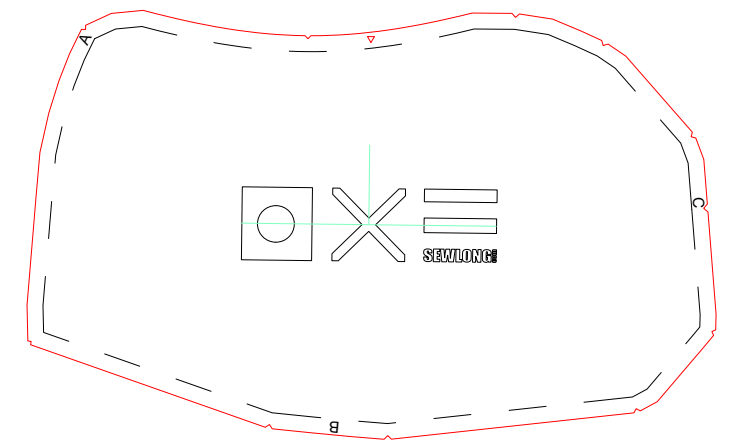

These Covers are symmetrical. P & S are the same.  
*Estas cubiertas son simétricas. P y S son iguales.*

collor fold in half

Triangle = top  
 Score = Center of logo  
 Max Logo Size 12 wide 7 Tall

	Pattern No:	1979	Title:	Tabloid Landscape
	Drawn By:	Clint	Boat Model:	XXX
	Units:	inches	Product:	BR - Skylock PRO-4
	Pages:	1 of 4	Date Modified:	####