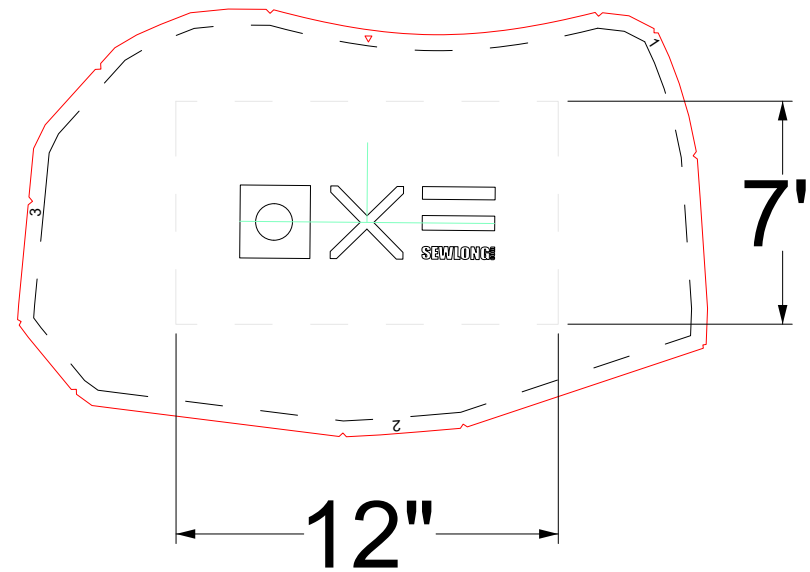

These Covers are symmetrical. P & S are the same.  
*Estas cubiertas son simétricas. P y S son iguales.*

collor fold in half

Triangle = top  
 Score = Center of logo  
 Max Logo Size 12 wide 7 Tall

	Pattern No:	1979	Title:	Tabloid Landscape
	Drawn By:	Clint	Boat Model:	XXX
	Units:	inches	Product:	BR - Skylock PRO-4
	Pages:	1 of 4	Date Modified:	####