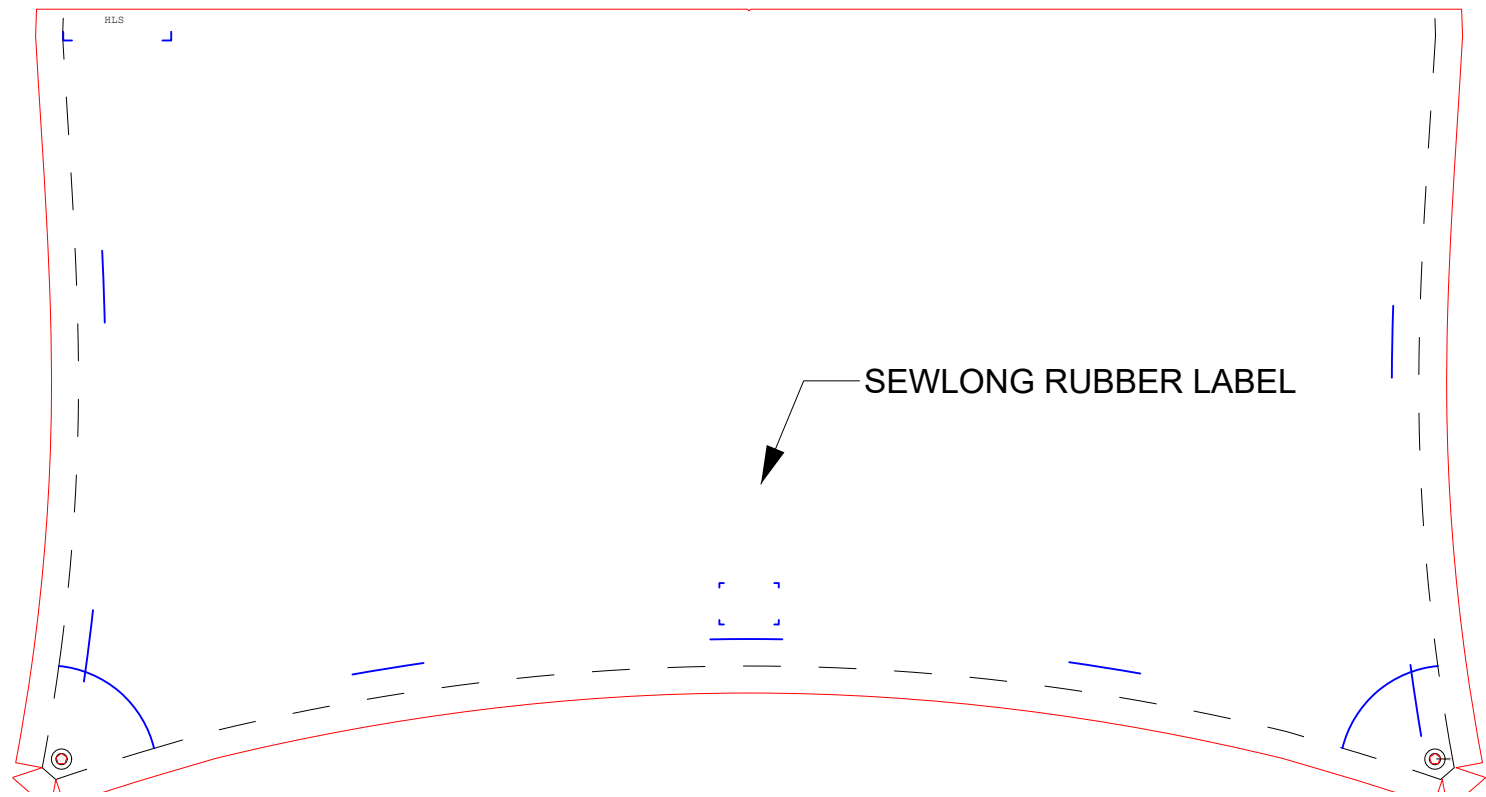

Hook Loop Strap (HLS)

	Pattern No:	1827	Title:	SEW
	Drawn By:	Clint	Boat Model:	Cent Pred Tower Ros bim mount
	Units:	inches	Product:	Shade Sail
	Pages:	1 of 1	Date Modified:	####