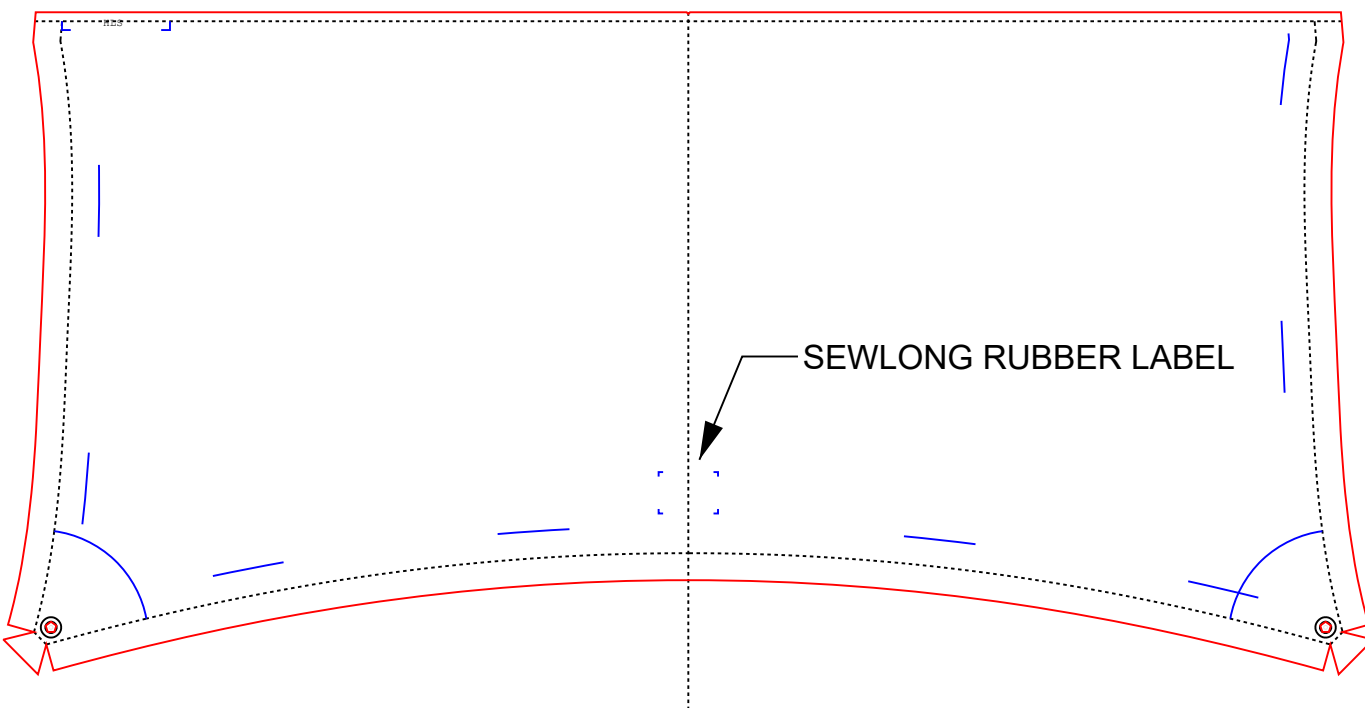

Hook Loop Strap (HLS)

	Pattern No:	1795	Title:	SEW
	Drawn By:	Clint	Boat Model:	Supra FX One Tower
	Units:	inches	Product:	Shade Sail
	Pages:	1 of 1	Date Modified:	27 September 2023