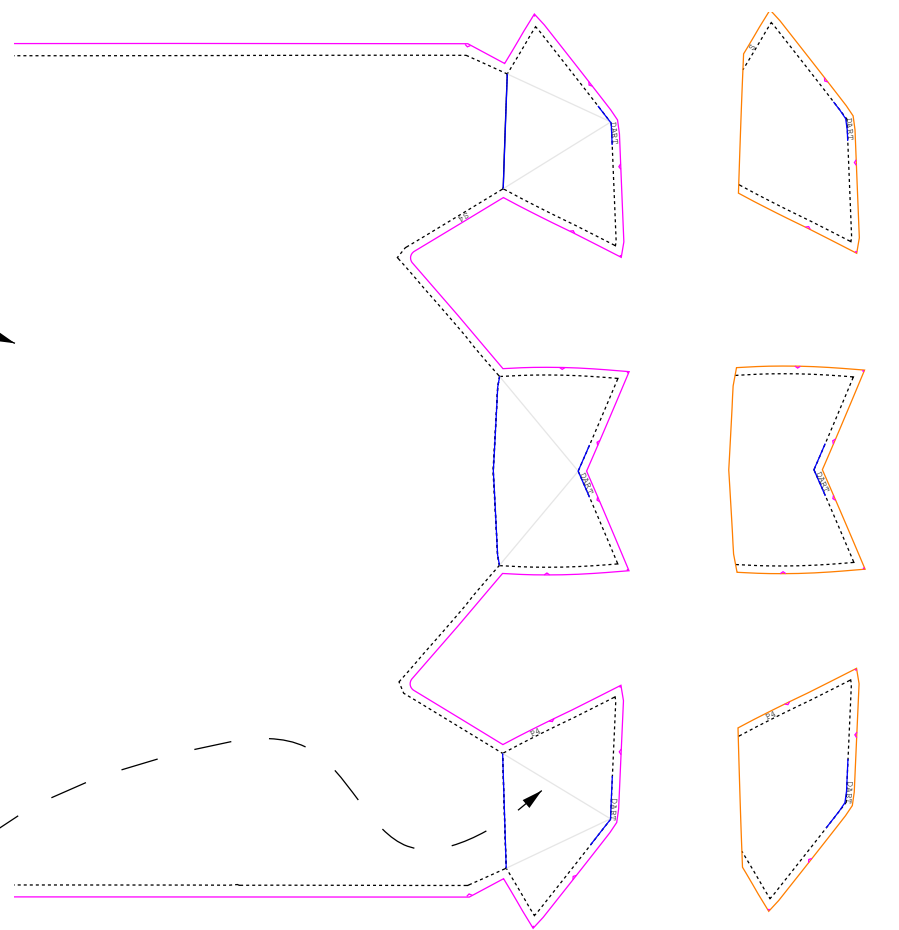

These are darts that wrap around the points of the bow. see the "fold lines"

| | | | |
|-----------------------------|--------------------------------------|--|-----------------------------|
| Pattern No. 1520 | | View: In Side (Cut/Back) | |
| Drawn By: X | Yards: XXX | Description: Over Tower Storage Cover | |
| Units: INCHES | Number of Drawings: 1 OF X | Materials and Style: 60" Wide Goods (Aqualon Edge) | |
| Boat: Pavati A126 | | | Boxing: XXXX" +/- |