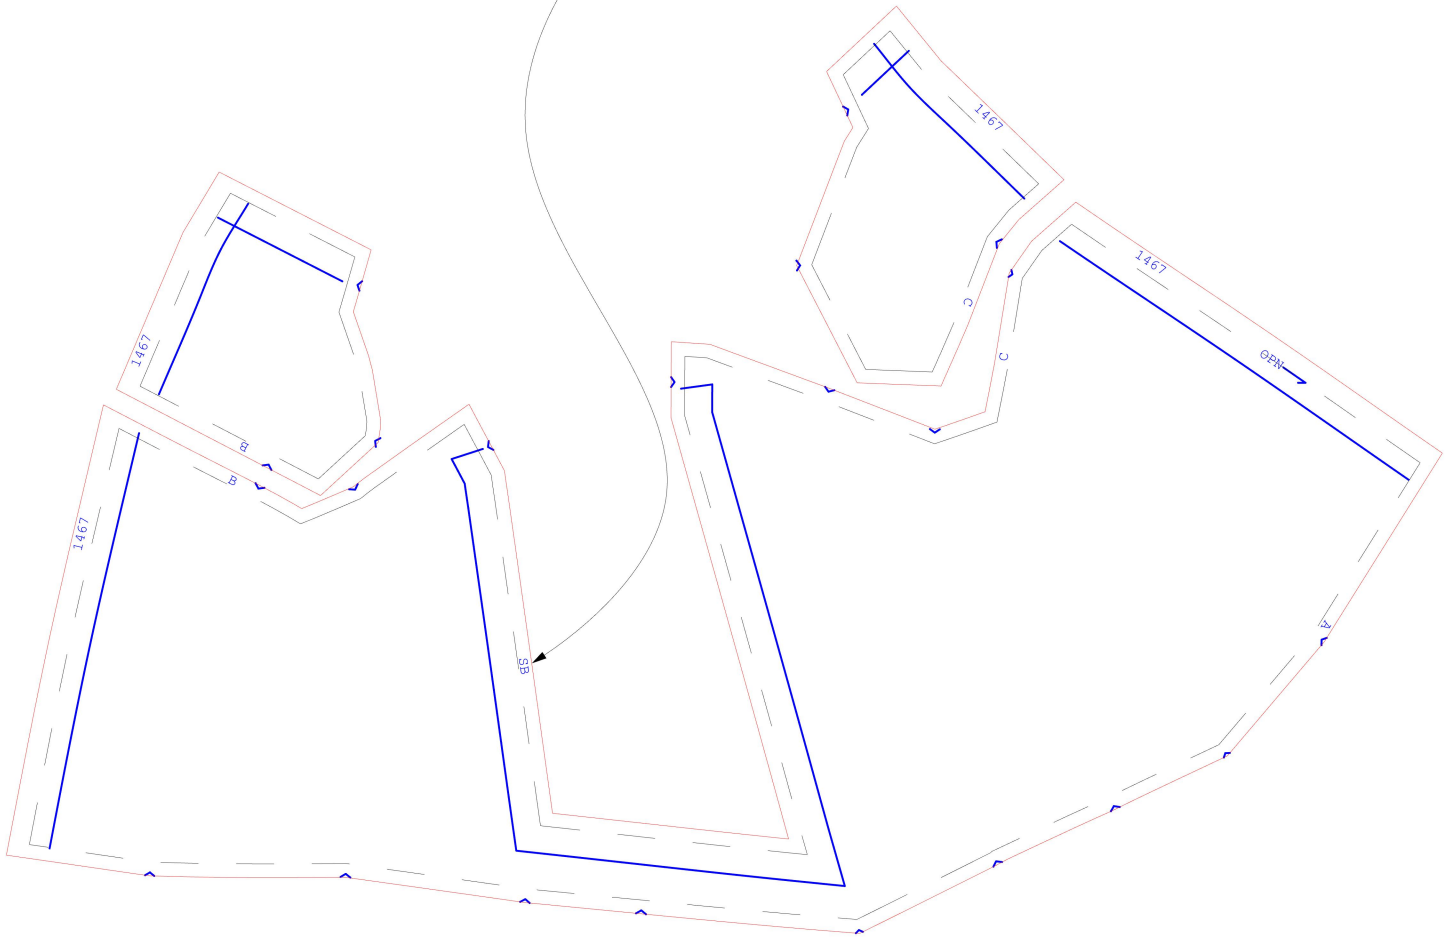

PB = Red binding tab (Port side)
 SB = Green binding tab (STBD side)

Logo Placement

PAT 1467 v2		View: In Side (Cut/Back) / Finish Side
Yards: XXX	Drawn By: Clint	Description: Paragon Spkr Cover
Units: INCHES	Number of Drawings: 1 OF X	Materials and Style: Weather Max
Item: XXX		Customer Name: XXX