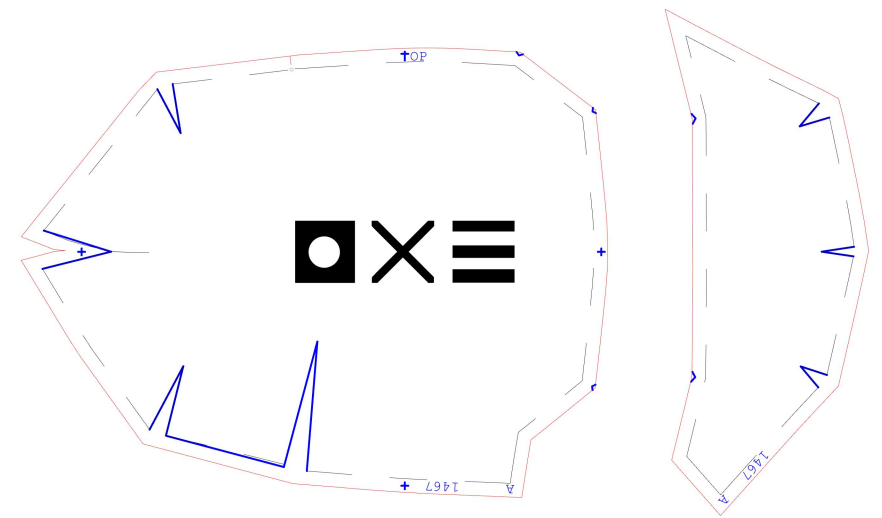

PB = Red binding tab (Port side)
 SB = Green binding tab (STBD side)

Logo Placement

PAT 1467 v2		View: In Side (Cut/Back) / Finish Side
Yards: XXX	Drawn By: Clint	Description: Paragon Spkr Cover
Units: INCHES	Number of Drawings: 1 OF X	Materials and Style: Weather Max
Item: XXX		Customer Name: XXX