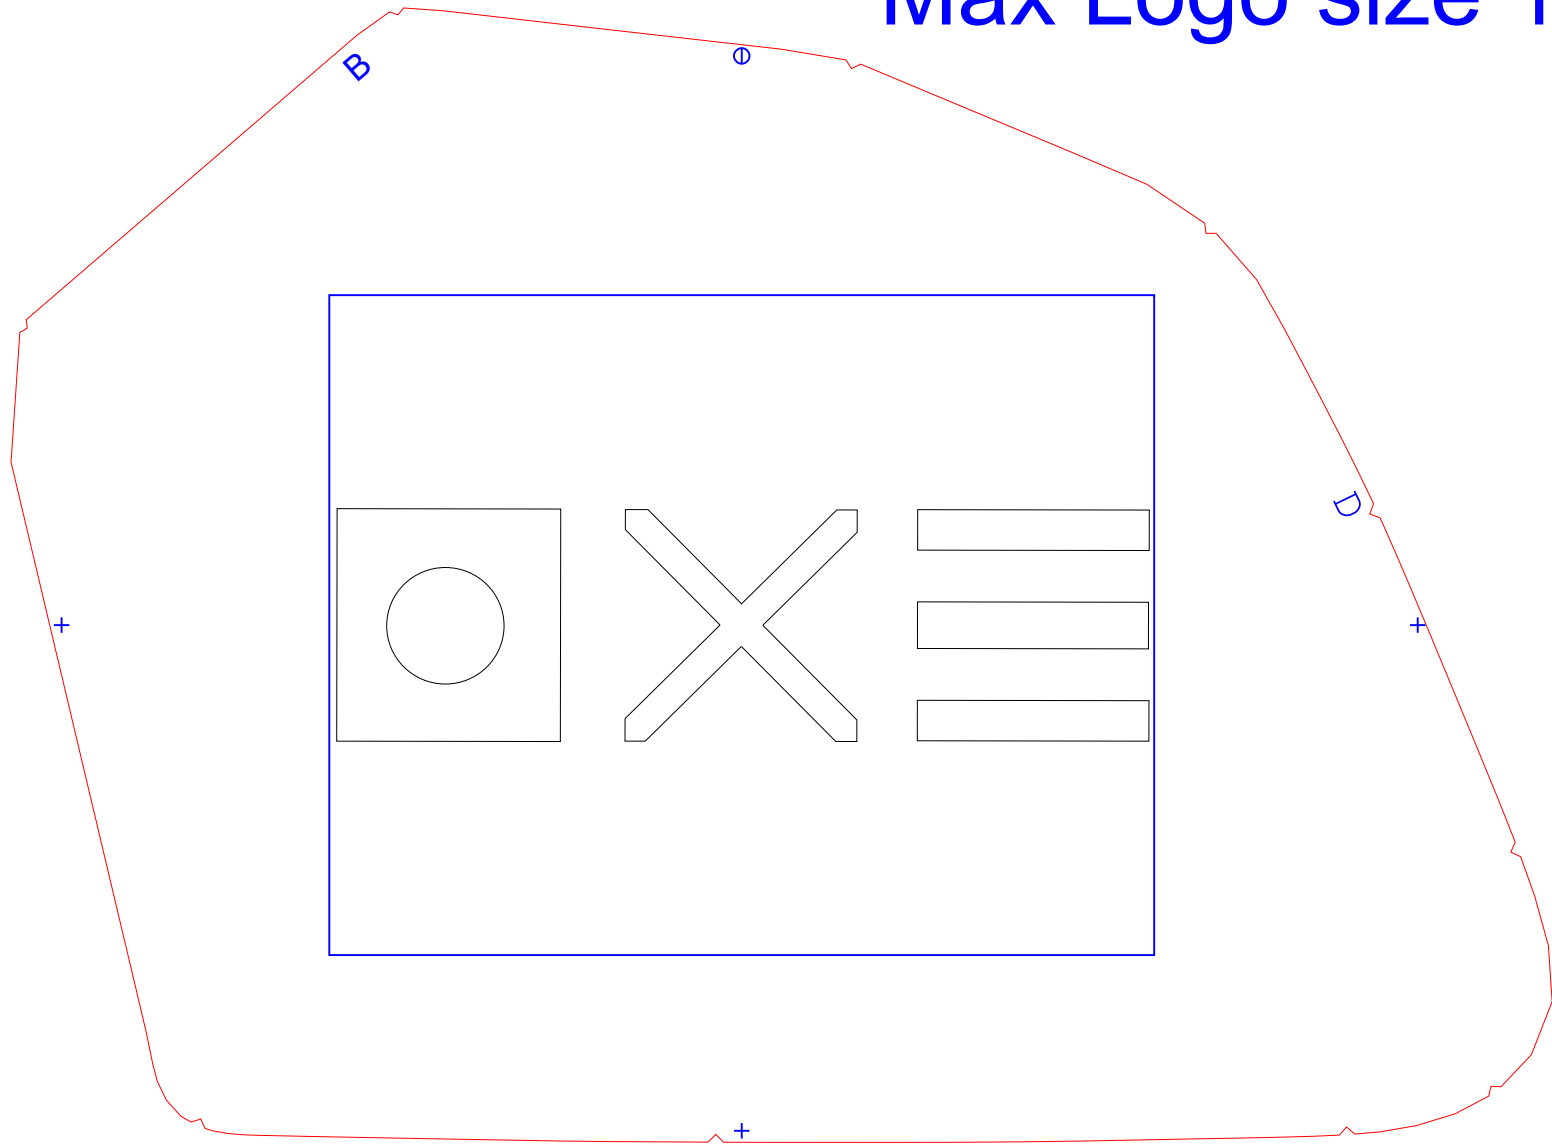

Max Logo size 10"x8"

⊖: Is the Top

Project No: 1085	Drawn By: Baylee V.	View: Cut/Sew Drawing
Yards: XXX	Number Of Drawings: 1 OF X	Description: Bombshell Boardrack Covers
Units: INCHES	Customer Name: XXX	Materials and Style: WeatherMax 80
		Materials and Style: XXX